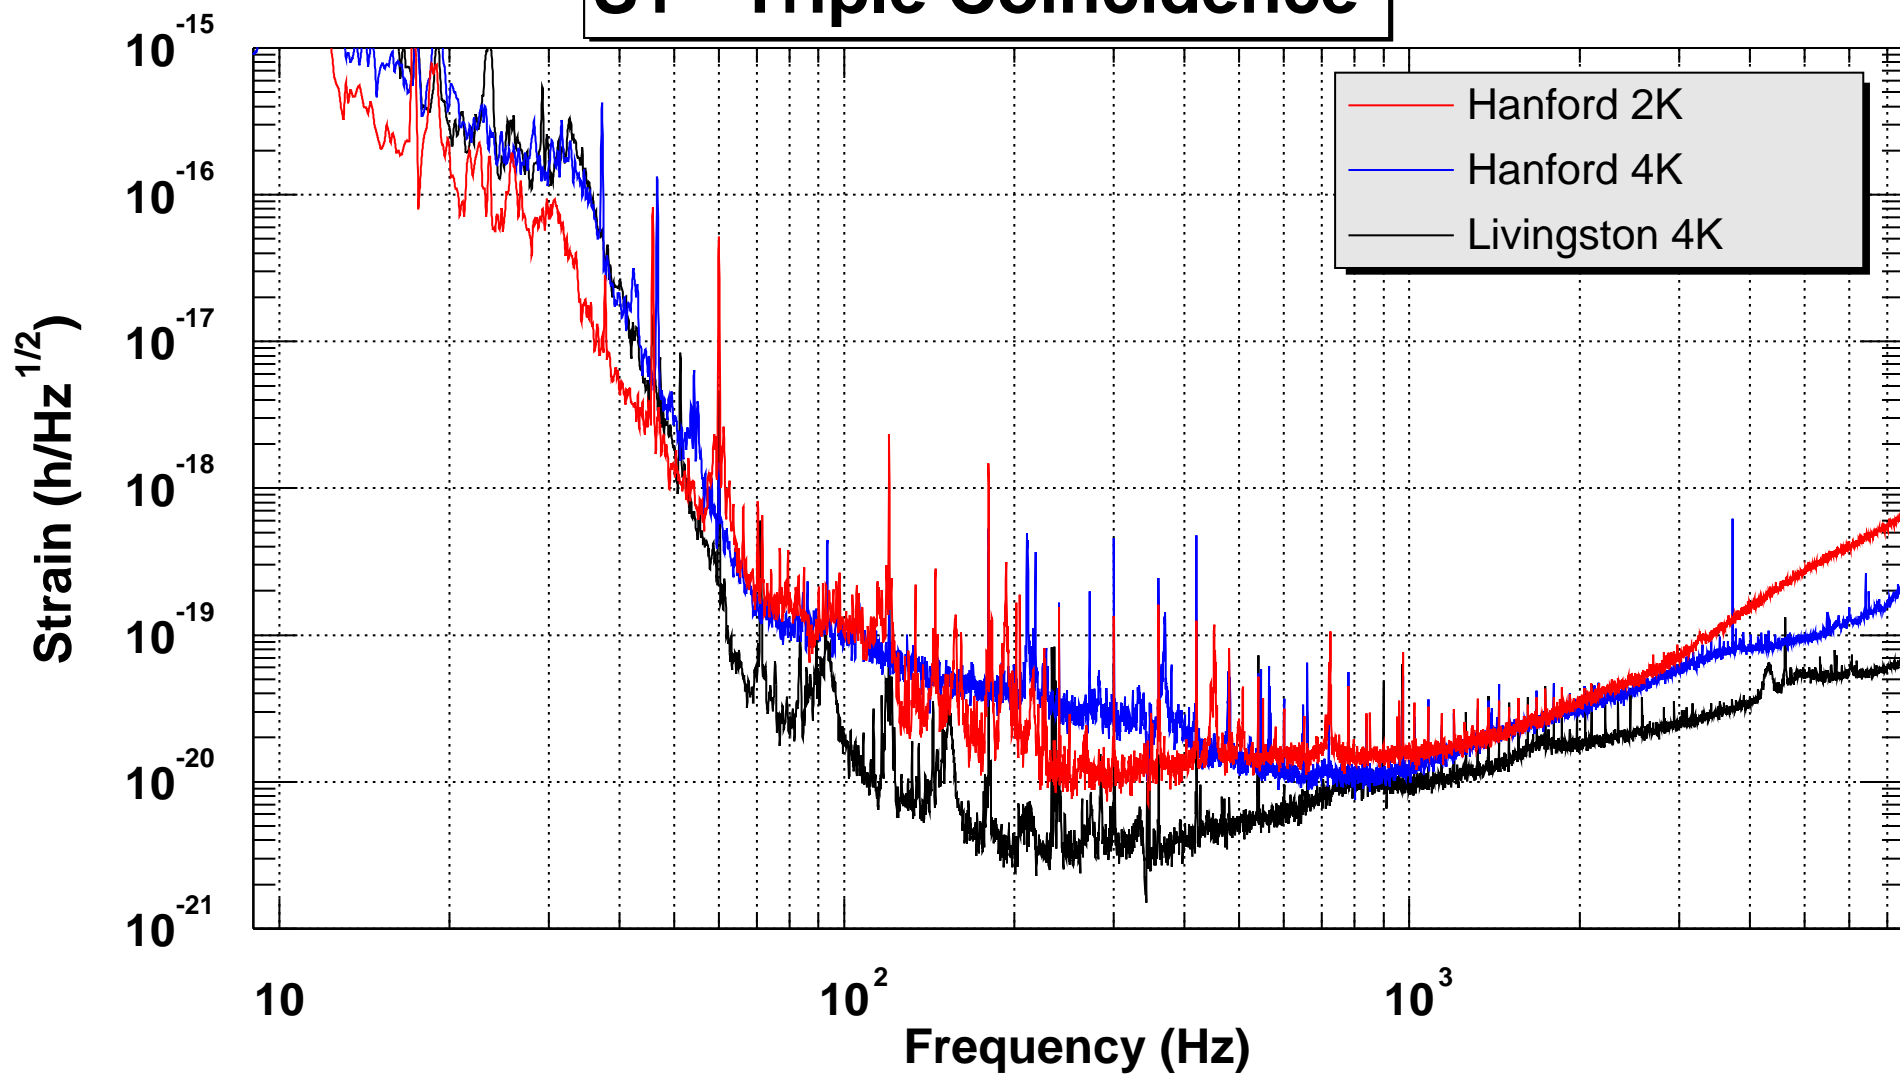

S1 - Triple Coincidence

***T0=26/08/2002 00:18:16**

***Avg=10**

***BW=0.187493**