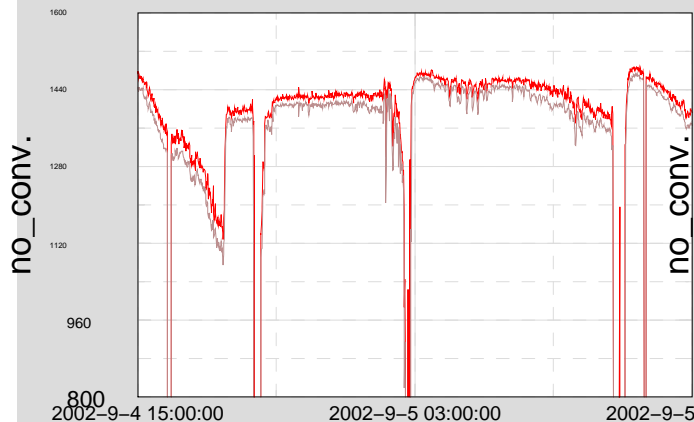

— MAX
— MEAN

Actual Trend Data available from 02-9-4-14-59-47 to 02-9-5-14-59-47

Trend Ch 3: H1:PSL-FSS_FAST_F_ZGlitchRate

Trend Ch 6: H1:LSC-AS_Q_ZGlitchRate

Trend Ch 11: H1:LSC-REFL_I_DQGlitch_6_100

Trend Ch 2: H1:IFO-SV_STATE_VECTOR

Trend Ch 5: H1:IIO-MC_F_ZGlitchRate

Trend Ch 10: H1:LSC-POB_I_DQGlitch_6_100

Trend Ch 1: H1:LSC-LA_PTRR_NORM

Trend Ch 4: H1:LSC-LA_PTRT_NORM

Trend Ch 9: H1:LSC-MICH_CTRL_DQGlitch_6_100