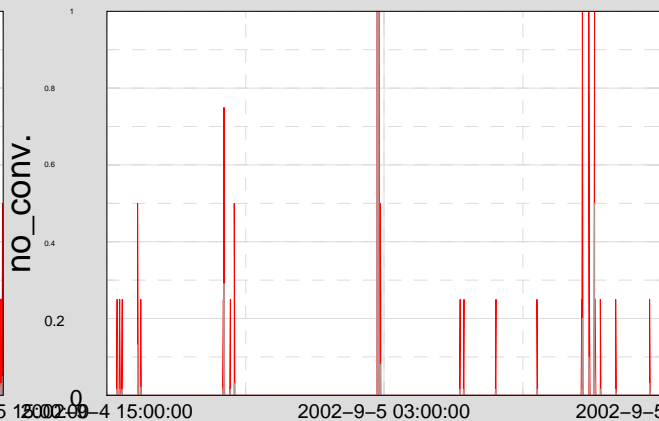

— MAX
— MEAN

Actual Trend Data available from 02-9-4-14-59-47 to 02-9-5-14-59-47

Trend Ch 3: H1:PSL-FSS_FAST_F_ZGlitchRate

Trend Ch 6: H1:LSC-AS_Q_ZGlitchRate

Trend Ch 11: H1:LSC-REFL_I_DQGlitch_6_100

Trend Ch 2: H1:IFO-SV_STATE_VECTOR

Trend Ch 5: H1:IIO-MC_F_ZGlitchRate

Trend Ch 10: H1:LSC-POB_I_DQGlitch_6_100

Trend Ch 1: H1:LSC-LA_PTRR_NORM

Trend Ch 4: H1:LSC-LA_PTRT_NORM

Trend Ch 9: H1:LSC-MICH_CTRL_DQGlitch_6_100