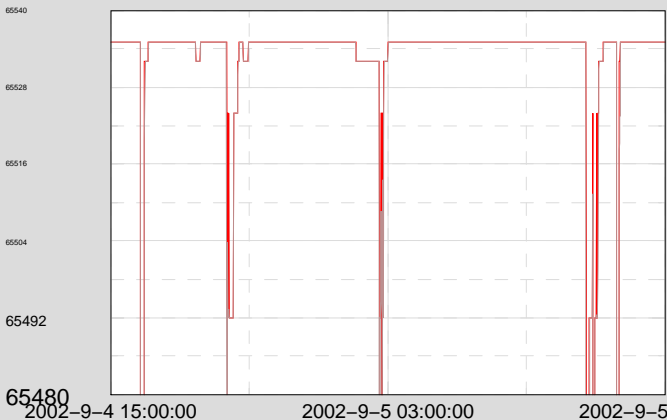

— MAX
— MEAN

Actual Trend Data available from 02-9-4-14-59-47 to 02-9-5-14-59-47

Trend Ch 3: H1:PSL-FSS_FAST_F_ZGlitchRate

Trend Ch 6: H1:LSC-AS_Q_ZGlitchRate

Trend Ch 11: H1:LSC-REFL_I_DQGlitch_6_100

Trend Ch 2: H1:IFO-SV_STATE_VECTOR

Trend Ch 5: H1:IIO-MC_F_ZGlitchRate

Trend Ch 10: H1:LSC-POB_I_DQGlitch_6_100

Trend Ch 1: H1:LSC-LA_PTRR_NORM

Trend Ch 4: H1:LSC-LA_PTRT_NORM

Trend Ch 9: H1:LSC-MICH_CTRL_DQGlitch_6_100