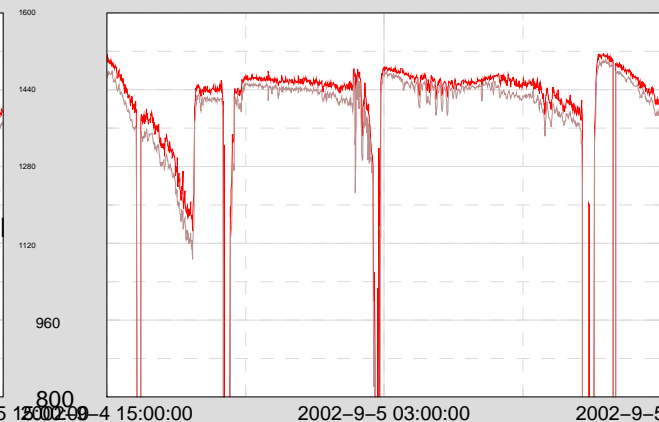

— MAX
— MEAN

Actual Trend Data available from 02-9-4-14-59-47 to 02-9-5-14-59-47

Trend Ch 3: H1:PSL-FSS_FAST_F_ZGlitchRate

Trend Ch 6: H1:LSC-AS_Q_ZGlitchRate

Trend Ch 11: H1:LSC-REFL_I_DQGlitch_6_100

Trend Ch 2: H1:IFO-SV_STATE_VECTOR

Trend Ch 5: H1:IIO-MC_F_ZGlitchRate

Trend Ch 10: H1:LSC-POB_I_DQGlitch_6_100

Trend Ch 1: H1:LSC-LA_PTRR_NORM

Trend Ch 4: H1:LSC-LA_PTRT_NORM

Trend Ch 9: H1:LSC-MICH_CTRL_DQGlitch_6_100