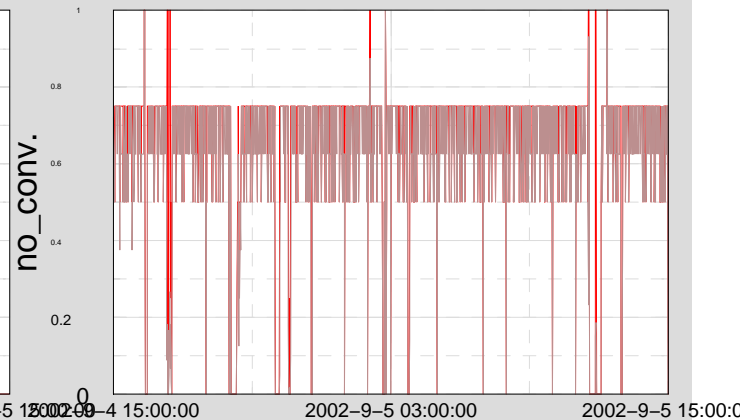

— MAX
— MEAN

Actual Trend Data available from 02-9-4-14-59-47 to 02-9-5-14-59-47

Trend Ch 3: H1:PSL-FSS_FAST_F_ZGlitchRate

Trend Ch 6: H1:LSC-AS_Q_ZGlitchRate

Trend Ch 11: H1:LSC-REFL_I_DQGlitch_6_100

Trend Ch 2: H1:IFO-SV_STATE_VECTOR

Trend Ch 5: H1:IIO-MC_F_ZGlitchRate

Trend Ch 10: H1:LSC-POB_I_DQGlitch_6_100

Trend Ch 1: H1:LSC-LA_PTRR_NORM

Trend Ch 4: H1:LSC-LA_PTRT_NORM

Trend Ch 9: H1:LSC-MICH_CTRL_DQGlitch_6_100