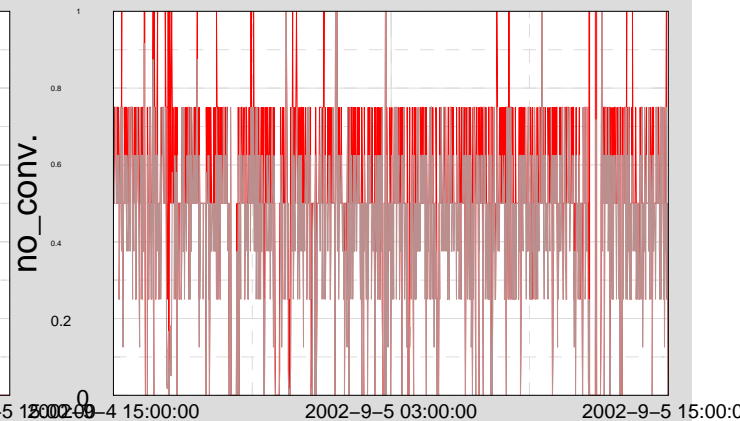

— MAX
— MEAN

Actual Trend Data available from 02-9-4-14-59-47 to 02-9-5-14-59-47

Trend Ch 3: H1:PSL-FSS_FAST_F_ZGlitchRate

Trend Ch 6: H1:LSC-AS_Q_ZGlitchRate

Trend Ch 11: H1:LSC-REFL_I_DQGlitch_6_100

Trend Ch 2: H1:IFO-SV_STATE_VECTOR

Trend Ch 5: H1:IIO-MC_F_ZGlitchRate

Trend Ch 10: H1:LSC-POB_I_DQGlitch_6_100

Trend Ch 1: H1:LSC-LA_PTRR_NORM

Trend Ch 4: H1:LSC-LA_PTRT_NORM

Trend Ch 9: H1:LSC-MICH_CTRL_DQGlitch_6_100