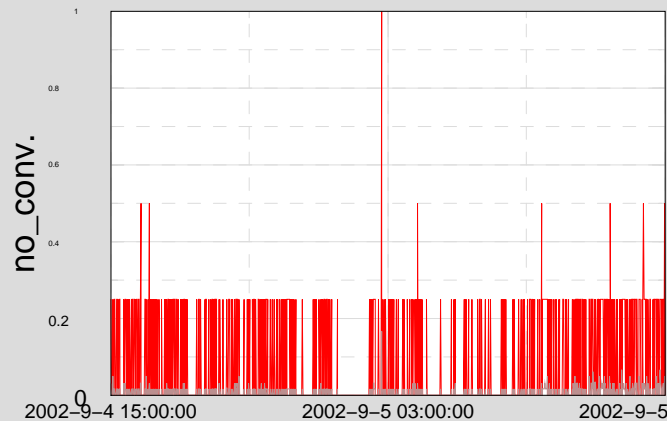

— MAX
— MEAN

Actual Trend Data available from 02-9-4-14-59-47 to 02-9-5-14-59-47

Trend Ch 3: H1:PSL-FSS_FAST_F_ZGlitchRate

Trend Ch 6: H1:LSC-AS_Q_ZGlitchRate

Trend Ch 11: H1:LSC-REFL_I_DQGlitch_6_100

Trend Ch 2: H1:IFO-SV_STATE_VECTOR

Trend Ch 5: H1:IIO-MC_F_ZGlitchRate

Trend Ch 10: H1:LSC-POB_I_DQGlitch_6_100

Trend Ch 1: H1:LSC-LA_PTRR_NORM

Trend Ch 4: H1:LSC-LA_PTRT_NORM

Trend Ch 9: H1:LSC-MICH_CTRL_DQGlitch_6_100