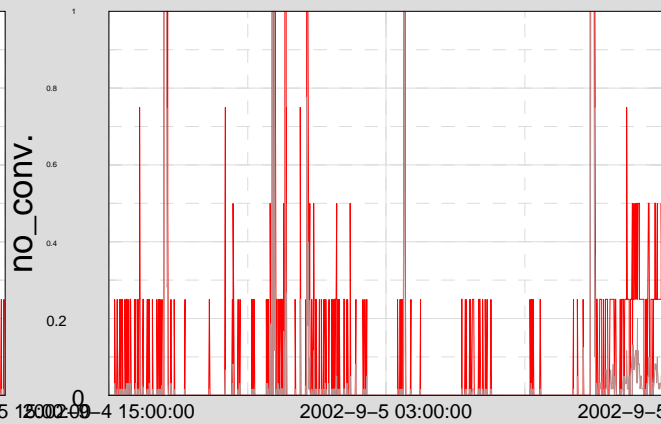

— MAX
— MEAN

Actual Trend Data available from 02-9-4-14-59-47 to 02-9-5-14-59-47

Trend Ch 3: H2:PSL-FSS_FAST_F_ZGlitchRate

Trend Ch 6: H2:LSC-AS_Q_ZGlitchRate

Trend Ch 11: H2:LSC-REFL_I_DQGlitch_6_100

Trend Ch 2: H2:PSL-ISS_ISERR_F_ZGlitchRate

Trend Ch 5: H2:IOO-MC_F_ZGlitchRate

Trend Ch 10: H2:LSC-POB_I_DQGlitch_6_100

Trend Ch 1: H2:LSC-LA_PTRR_NORM

Trend Ch 4: H2:LSC-LA_PTRT_NORM

Trend Ch 9: H2:LSC-MICH_CTRL_DQGlitch_6_100