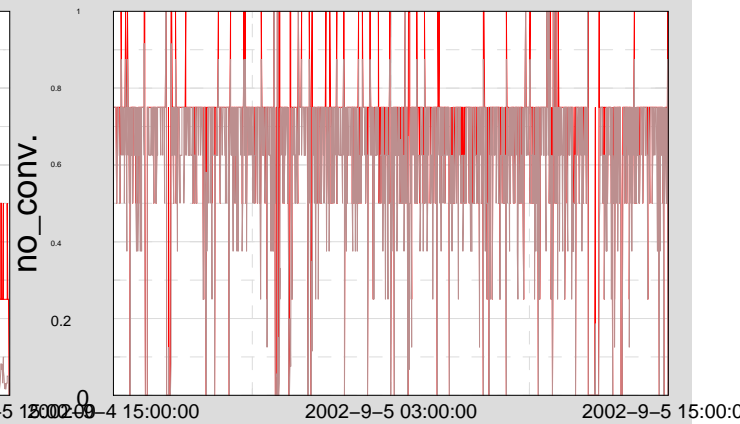

— MAX
— MEAN

Actual Trend Data available from 02-9-4-14-59-47 to 02-9-5-14-59-47

Trend Ch 3: H2:PSL-FSS_FAST_F_ZGlitchRate

Trend Ch 6: H2:LSC-AS_Q_ZGlitchRate

Trend Ch 11: H2:LSC-REFL_I_DQGlitch_6_100

Trend Ch 2: H2:PSL-ISS_ISERR_F_ZGlitchRate

Trend Ch 5: H2:IOO-MC_F_ZGlitchRate

Trend Ch 10: H2:LSC-POB_I_DQGlitch_6_100

Trend Ch 1: H2:LSC-LA_PTRR_NORM

Trend Ch 4: H2:LSC-LA_PTRT_NORM

Trend Ch 9: H2:LSC-MICH_CTRL_DQGlitch_6_100