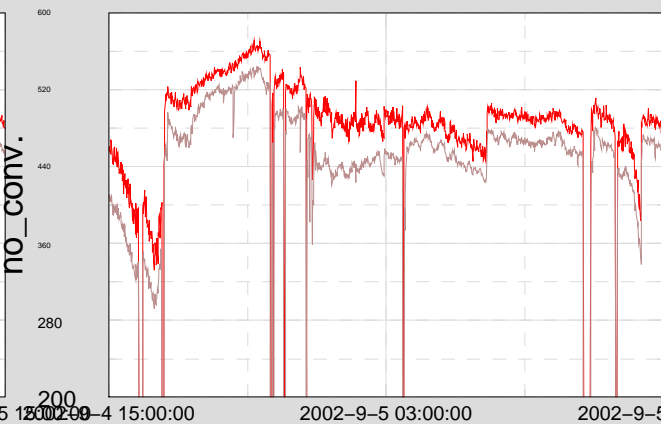

— MAX
— MEAN

Actual Trend Data available from 02-9-4-14-59-47 to 02-9-5-14-59-47

Trend Ch 3: H2:PSL-FSS_FAST_F_ZGlitchRate

Trend Ch 6: H2:LSC-AS_Q_ZGlitchRate

Trend Ch 11: H2:LSC-REFL_I_DQGlitch_6_100

Trend Ch 2: H2:PSL-ISS_ISERR_F_ZGlitchRate

Trend Ch 5: H2:IOO-MC_F_ZGlitchRate

Trend Ch 10: H2:LSC-POB_I_DQGlitch_6_100

Trend Ch 1: H2:LSC-LA_PTRR_NORM

Trend Ch 4: H2:LSC-LA_PTRT_NORM

Trend Ch 9: H2:LSC-MICH_CTRL_DQGlitch_6_100