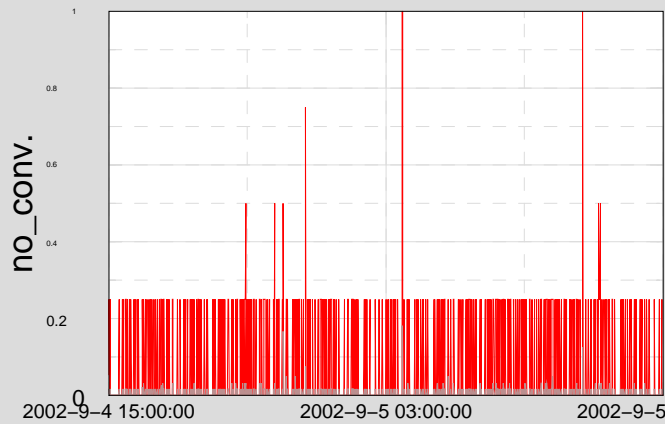

— MAX
— MEAN

Actual Trend Data available from 02-9-4-14-59-47 to 02-9-5-14-59-47

Trend Ch 3: H2:PSL-FSS_FAST_F_ZGlitchRate

Trend Ch 6: H2:LSC-AS_Q_ZGlitchRate

Trend Ch 11: H2:LSC-REFL_I_DQGlitch_6_100

Trend Ch 2: H2:PSL-ISS_ISERR_F_ZGlitchRate

Trend Ch 5: H2:IOO-MC_F_ZGlitchRate

Trend Ch 10: H2:LSC-POB_I_DQGlitch_6_100

Trend Ch 1: H2:LSC-LA_PTRR_NORM

Trend Ch 4: H2:LSC-LA_PTRT_NORM

Trend Ch 9: H2:LSC-MICH_CTRL_DQGlitch_6_100