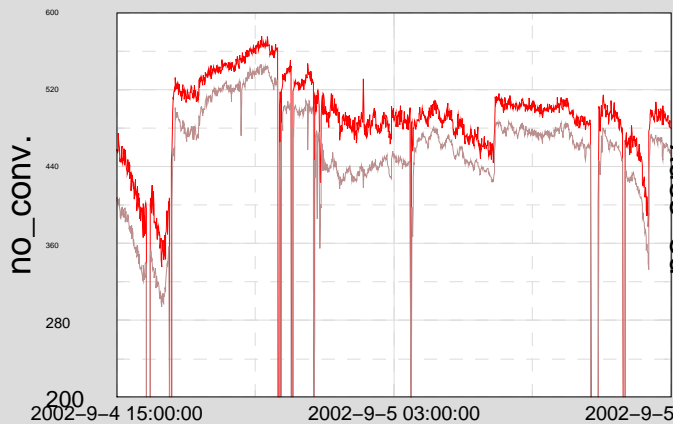

— MAX
— MEAN

Actual Trend Data available from 02-9-4-14-59-47 to 02-9-5-14-59-47

Trend Ch 3: H2:PSL-FSS_FAST_F_ZGlitchRate

Trend Ch 6: H2:LSC-AS_Q_ZGlitchRate

Trend Ch 11: H2:LSC-REFL_I_DQGlitch_6_100

Trend Ch 2: H2:PSL-ISS_ISERR_F_ZGlitchRate

Trend Ch 5: H2:IOO-MC_F_ZGlitchRate

Trend Ch 10: H2:LSC-POB_I_DQGlitch_6_100

Trend Ch 1: H2:LSC-LA_PTRR_NORM

Trend Ch 4: H2:LSC-LA_PTRT_NORM

Trend Ch 9: H2:LSC-MICH_CTRL_DQGlitch_6_100