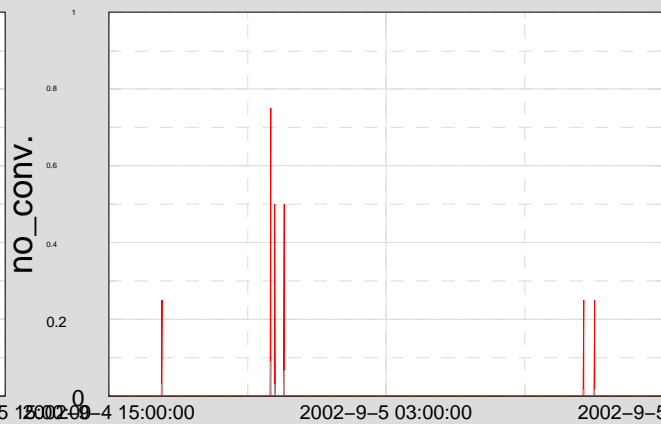

— MAX
— MEAN

Actual Trend Data available from 02-9-4-14-59-47 to 02-9-5-14-59-47

Trend Ch 3: H2:PSL-FSS_FAST_F_ZGlitchRate

Trend Ch 6: H2:LSC-AS_Q_ZGlitchRate

Trend Ch 11: H2:LSC-REFL_I_DQGlitch_6_100

Trend Ch 2: H2:PSL-ISS_ISERR_F_ZGlitchRate

Trend Ch 5: H2:IOO-MC_F_ZGlitchRate

Trend Ch 10: H2:LSC-POB_I_DQGlitch_6_100

Trend Ch 1: H2:LSC-LA_PTRR_NORM

Trend Ch 4: H2:LSC-LA_PTRT_NORM

Trend Ch 9: H2:LSC-MICH_CTRL_DQGlitch_6_100