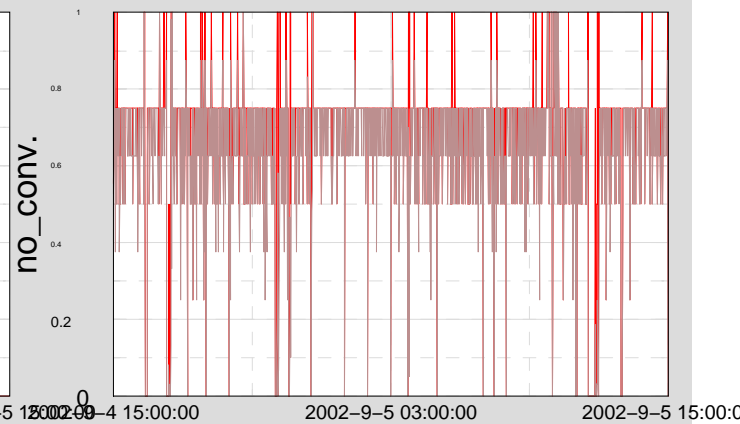

— MAX
— MEAN

Actual Trend Data available from 02-9-4-14-59-47 to 02-9-5-14-59-47

Trend Ch 3: H2:PSL-FSS_FAST_F_ZGlitchRate

Trend Ch 6: H2:LSC-AS_Q_ZGlitchRate

Trend Ch 11: H2:LSC-REFL_I_DQGlitch_6_100

Trend Ch 2: H2:PSL-ISS_ISERR_F_ZGlitchRate

Trend Ch 5: H2:IOO-MC_F_ZGlitchRate

Trend Ch 10: H2:LSC-POB_I_DQGlitch_6_100

Trend Ch 1: H2:LSC-LA_PTRR_NORM

Trend Ch 4: H2:LSC-LA_PTRT_NORM

Trend Ch 9: H2:LSC-MICH_CTRL_DQGlitch_6_100