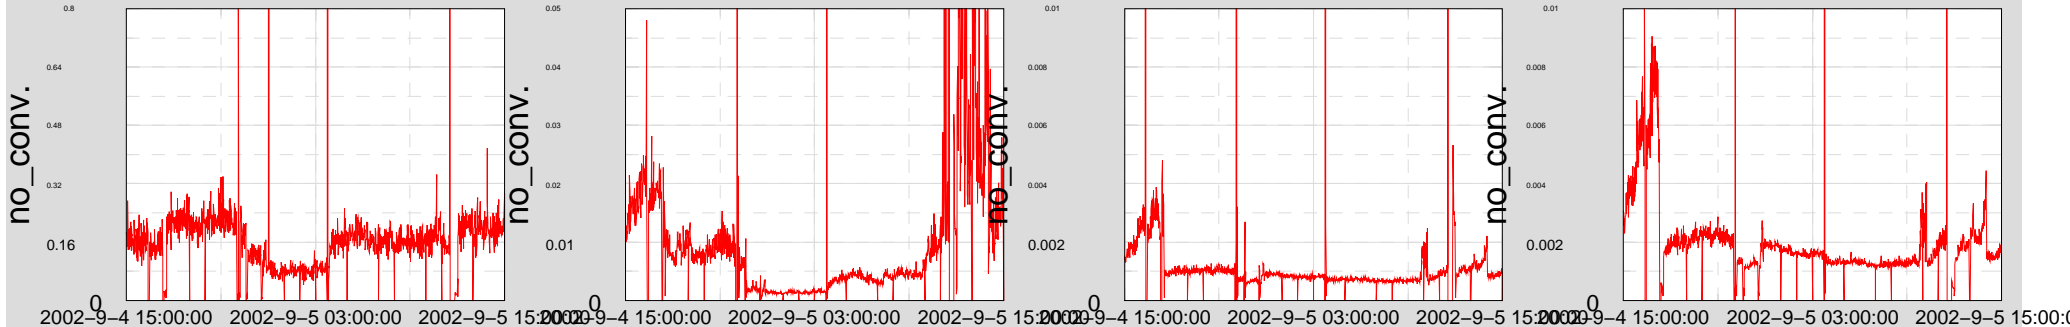

Trend Ch 3: H2:LSC-AS_Q_DQBand_178115 Trend Ch 7: H2:LSC-AS_Q_DQBand_381464 Trend Ch 11: H2:LSC-AS_Q_DQBand_825100 Trend Ch 15: H2:LSC-AS_Q_DQBand_177820