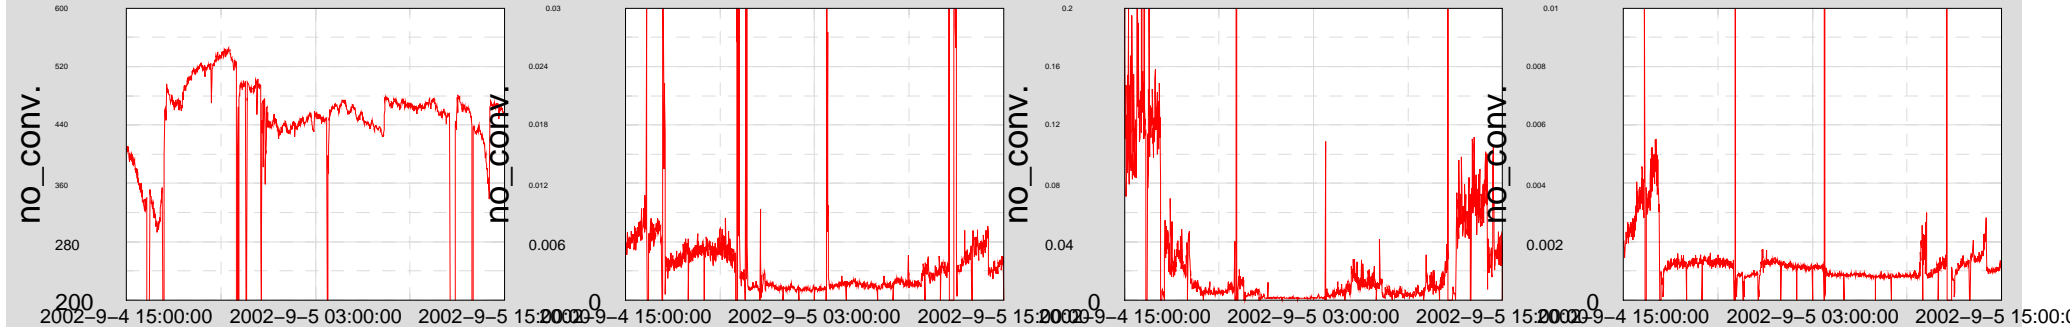

# Actual Trend Data available from 02-9-4-14-59-47 to 02-9-5-14-59-47

Trend Ch 4: H2:LSC-AS\_Q\_DQBand\_215216 Trend Ch 8: H2:LSC-AS\_Q\_DQBand\_461661 Trend Ch 12: H2:LSC-AS\_Q\_DQBand\_10001211 Trend Ch 16: H2:LSC-AS\_Q\_DQBand\_215420

Trend Ch 3: H2:LSC-AS\_Q\_DQBand\_178115 Trend Ch 7: H2:LSC-AS\_Q\_DQBand\_381464 Trend Ch 11: H2:LSC-AS\_Q\_DQBand\_825100 Trend Ch 15: H2:LSC-AS\_Q\_DQBand\_177820

Trend Ch 2: H2:LSC-LA\_PTRT\_NORM Trend Ch 6: H2:LSC-AS\_Q\_DQBand\_316183 Trend Ch 10: H2:LSC-AS\_Q\_DQBand\_681825 Trend Ch 14: H2:LSC-AS\_Q\_DQBand\_146810