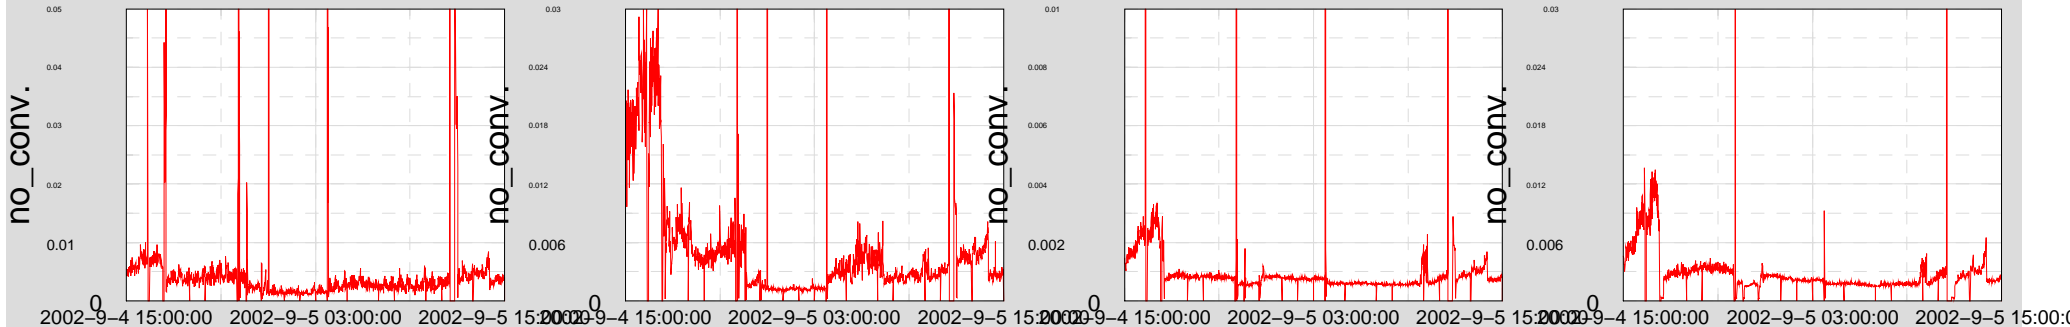

# Actual Trend Data available from 02-9-4-14-59-47 to 02-9-5-14-59-47

Trend Ch 4: H2:LSC-AS\_Q\_DQBand\_215216 Trend Ch 8: H2:LSC-AS\_Q\_DQBand\_461661 Trend Ch 12: H2:LSC-AS\_Q\_DQBand\_10001211 Trend Ch 16: H2:LSC-AS\_Q\_DQBand\_215420