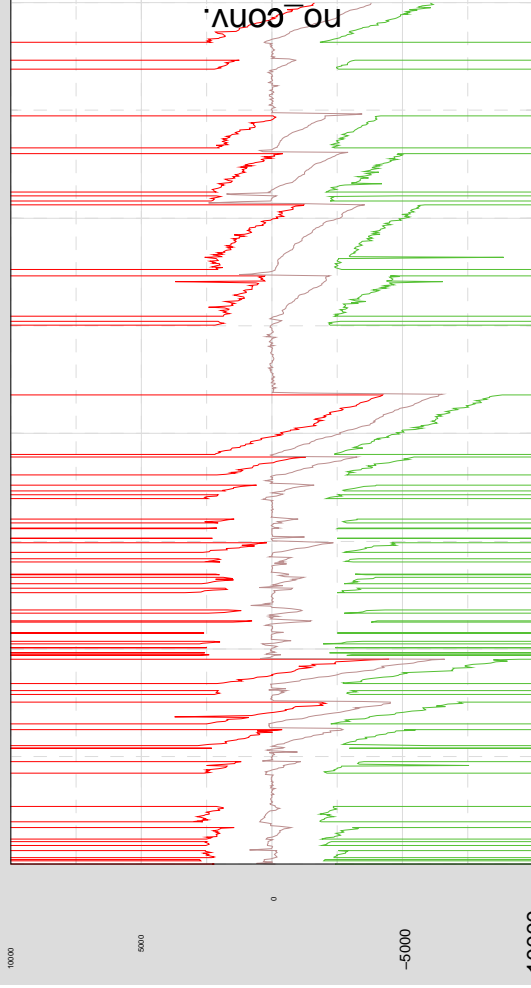

Trend Ch 1: H2:LSC-CARM_CTRL