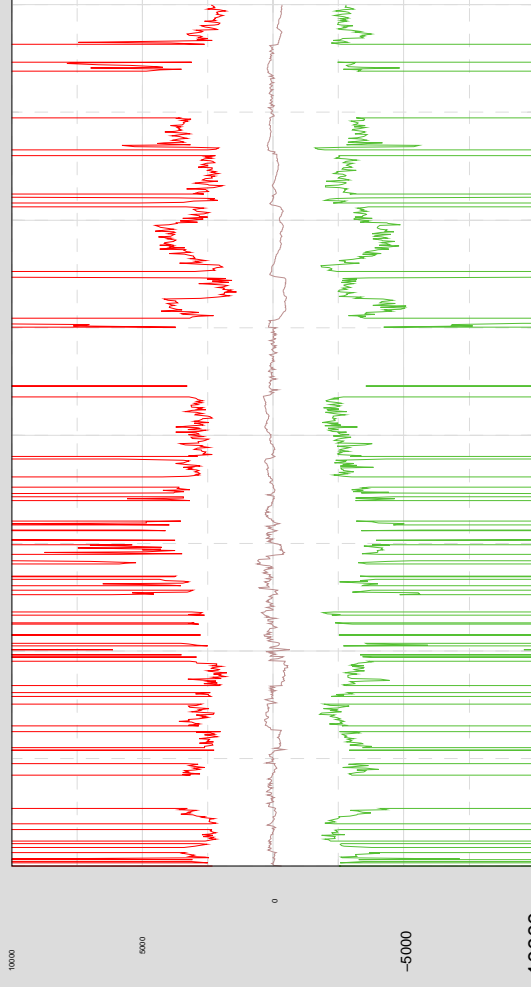

# Trend Data from 01-8-3-18-28-4 to 01-8-4-10-27-4

MAX  
MEAN  
MIN

## Trend Ch 2: H2:LSC-DARM\_CTRL

## Trend Ch 4: H2:LSC-PRC\_CTRL