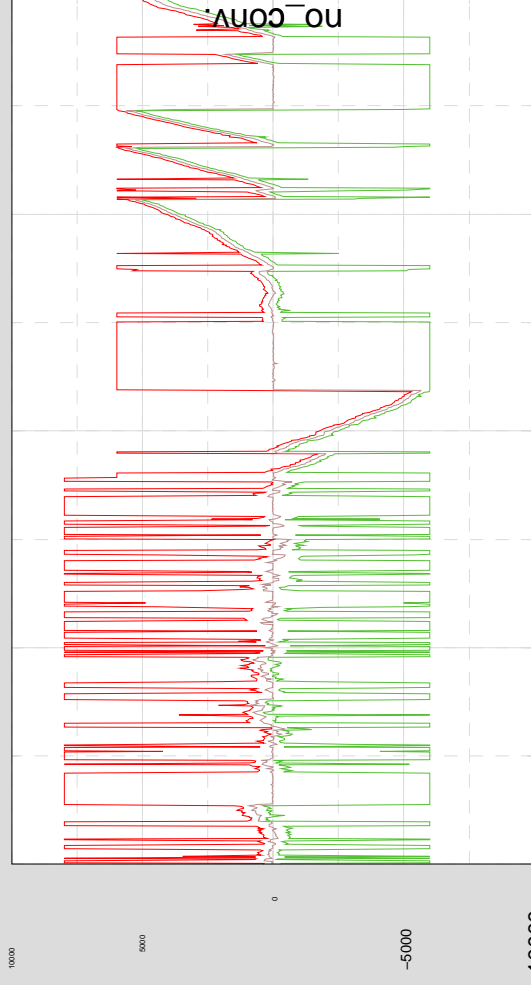

# Trend Data from 01-8-3-18-28-4 to 01-8-4-10-27-4

MAX  
MEAN  
MIN

## Trend Ch 2: H2:LSC-DARM\_CTRL

## Trend Ch 4: H2:LSC-PRC\_CTRL