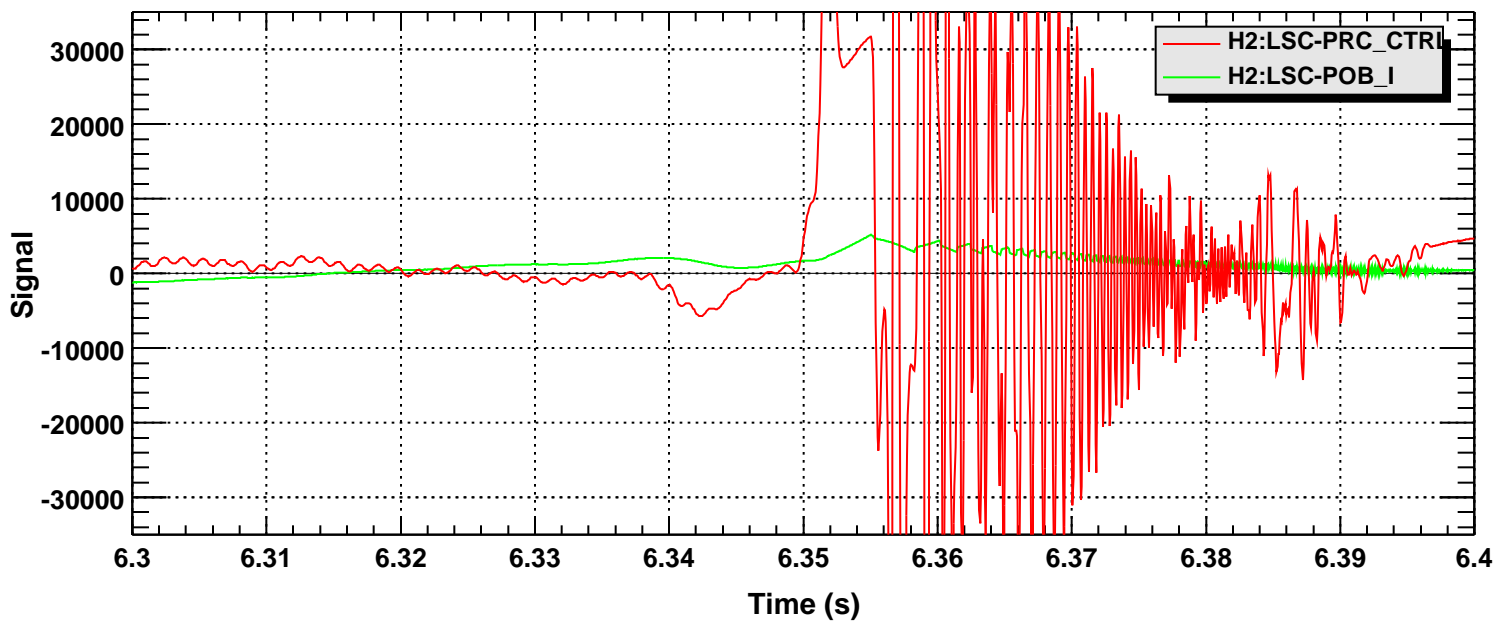

Time series

T0=05/08/2001 22:06:10

Avg=1

Time series

T0=05/08/2001 22:06:10

Avg=1