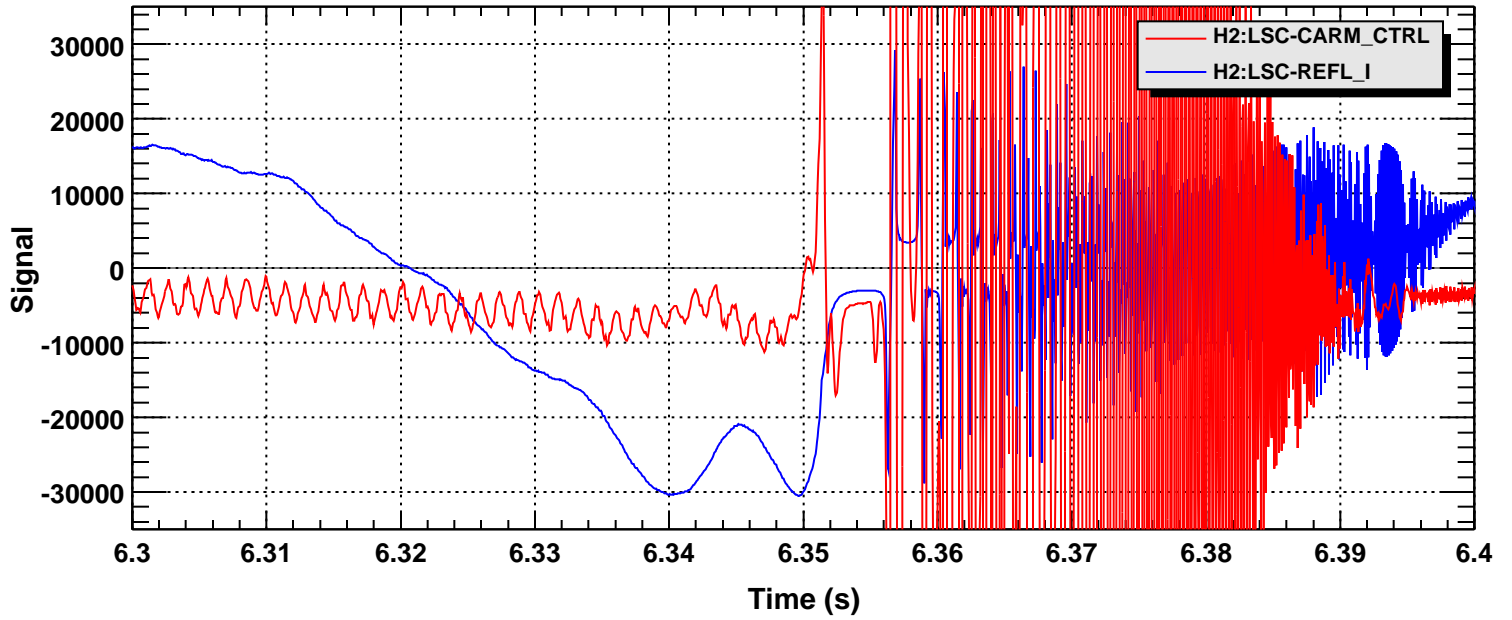

Time series

T0=05/08/2001 22:06:10

Avg=1

Time series

T0=05/08/2001 22:06:10

Avg=1