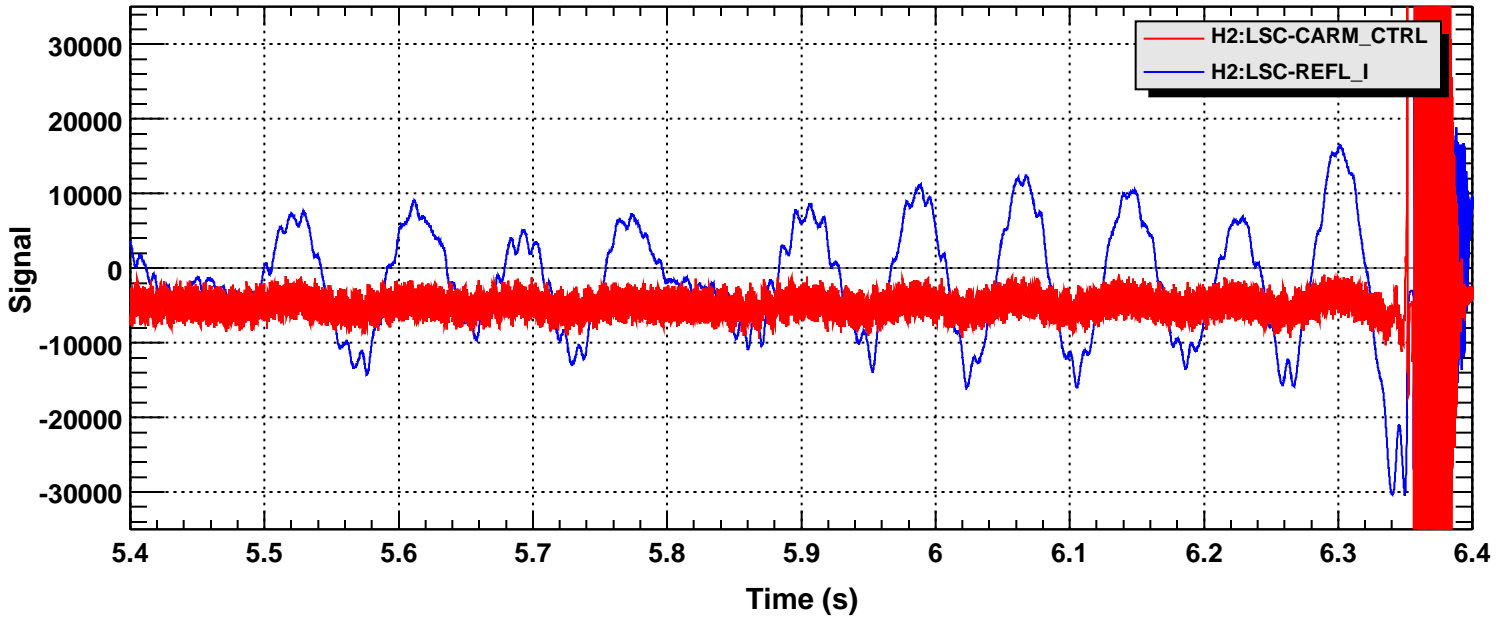

Time series

T0=05/08/2001 22:06:10

Avg=1

Time series

T0=05/08/2001 22:06:10

Avg=1