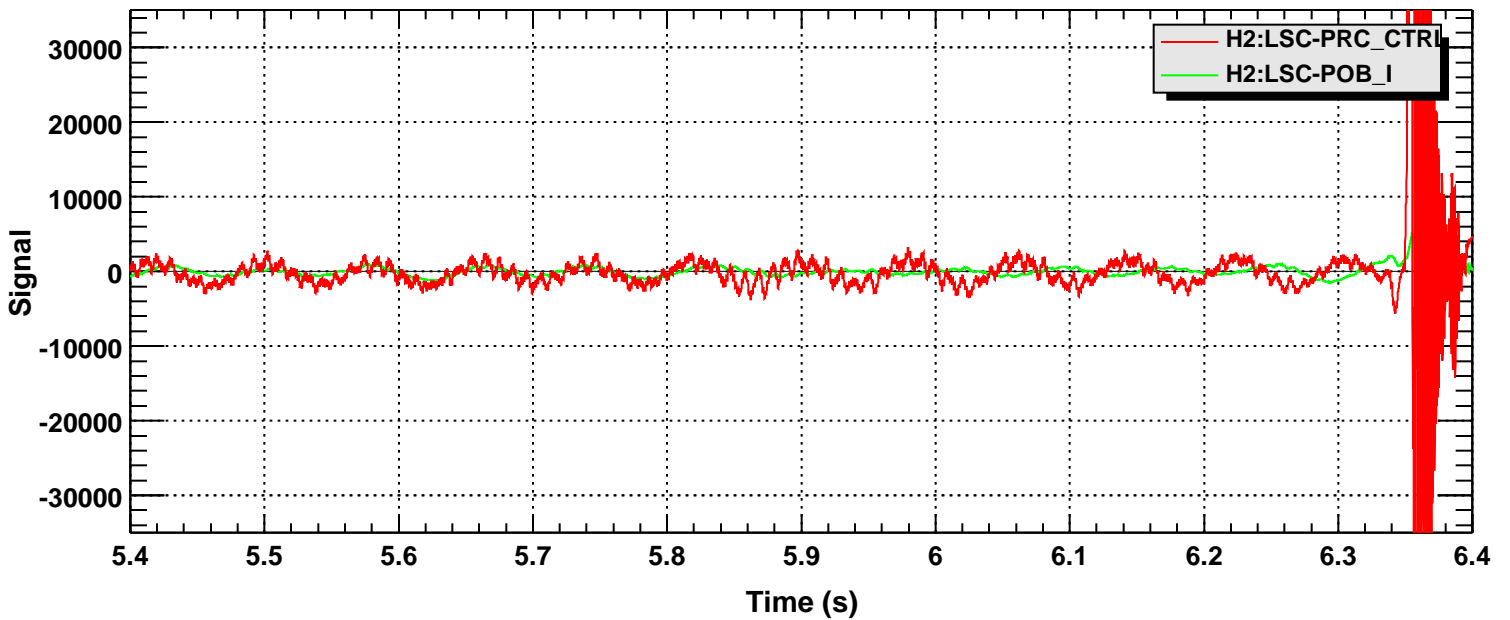

Time series

T0=05/08/2001 22:06:10

Avg=1

Time series

T0=05/08/2001 22:06:10

Avg=1