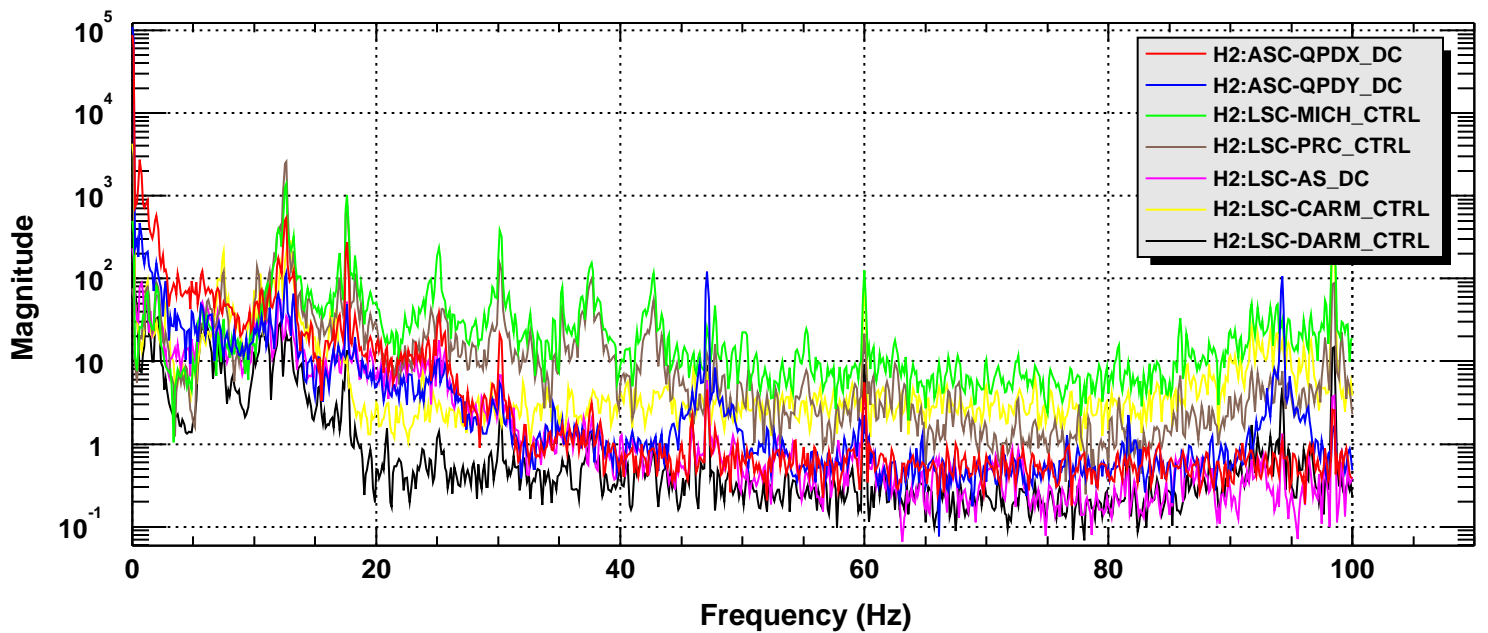

Power spectrum

T0=05/08/2001 00:24:00

Avg=3

BW=0.1875

Power spectrum

T0=05/08/2001 00:24:00

Avg=3

BW=0.1875