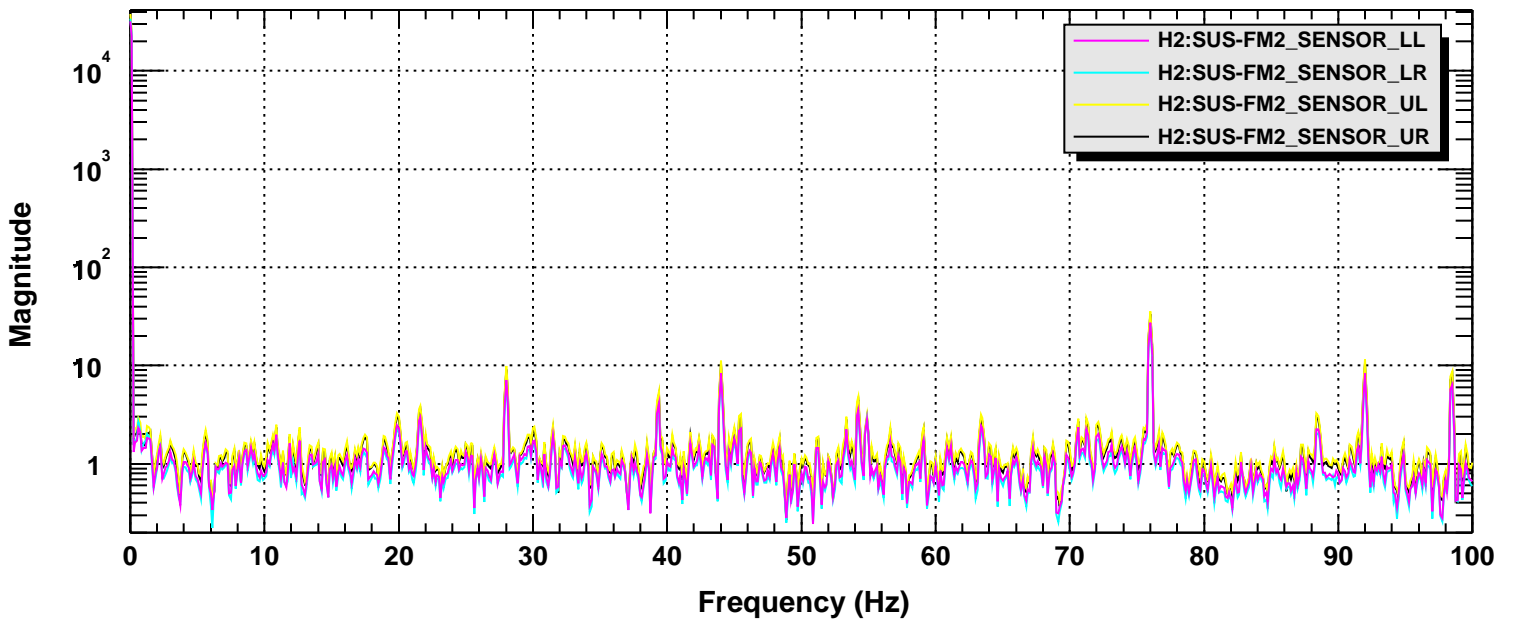

Power spectrum

T0=05/08/2001 00:24:00

Avg=3

BW=0.1875

Power spectrum

T0=05/08/2001 00:24:00

Avg=3

BW=0.1875