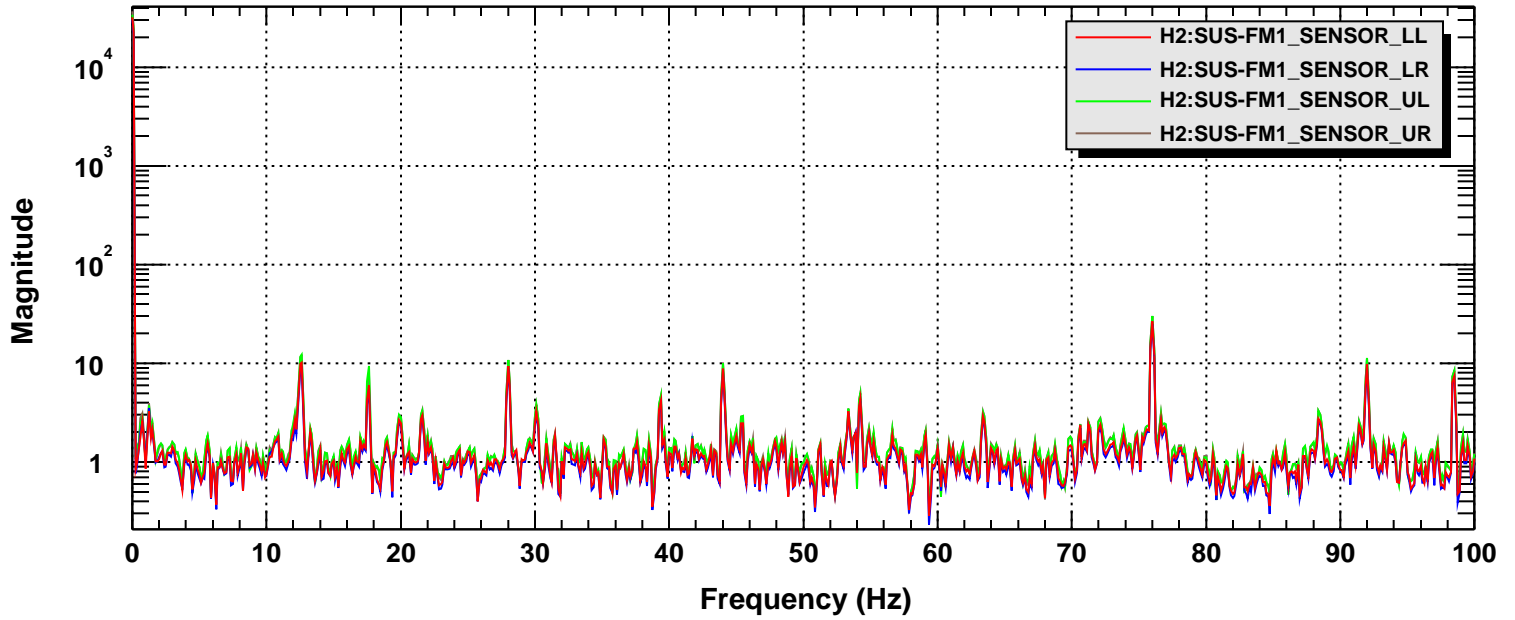

Power spectrum

T0=05/08/2001 00:24:00

Avg=3

BW=0.1875

Power spectrum

T0=05/08/2001 00:24:00

Avg=3

BW=0.1875