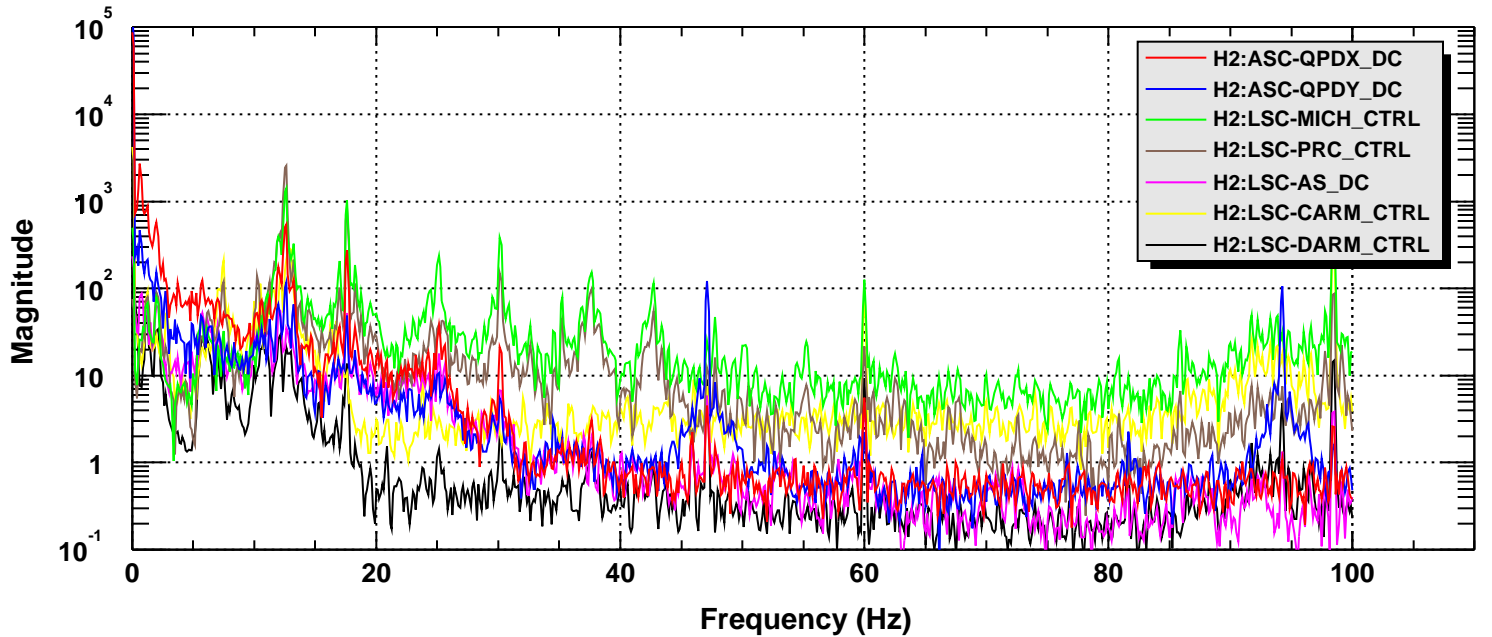

Power spectrum

T0=05/08/2001 00:24:00

Avg=3

BW=0.1875

Power spectrum

T0=05/08/2001 00:24:00

Avg=3

BW=0.1875