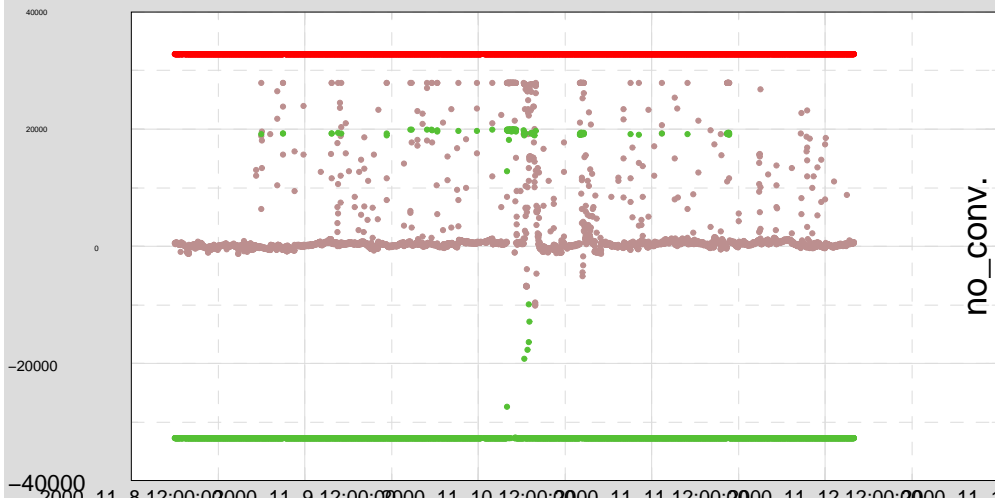

Trend Ch 9: H2:SUS-ETMX_COIL_LL