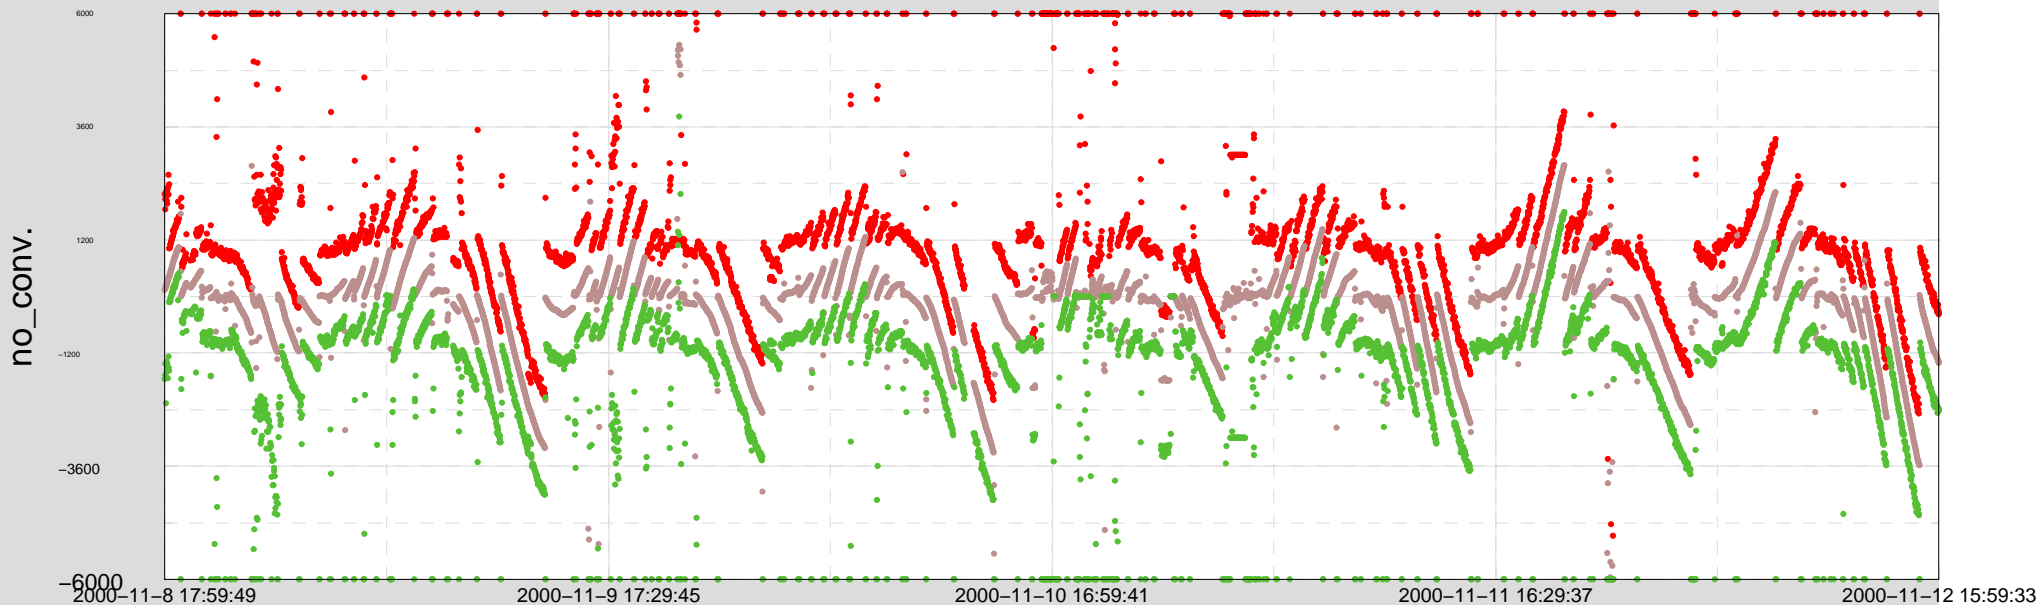

Trend Data from 00-11-8-17-59-49 to 00-11-12-15-59-33

Trend Ch 4: H2:LSC-DARM_CTRL

- MAX
- MEAN
- MIN

Trend Ch 3: H2:LSC-CARM_CTRL