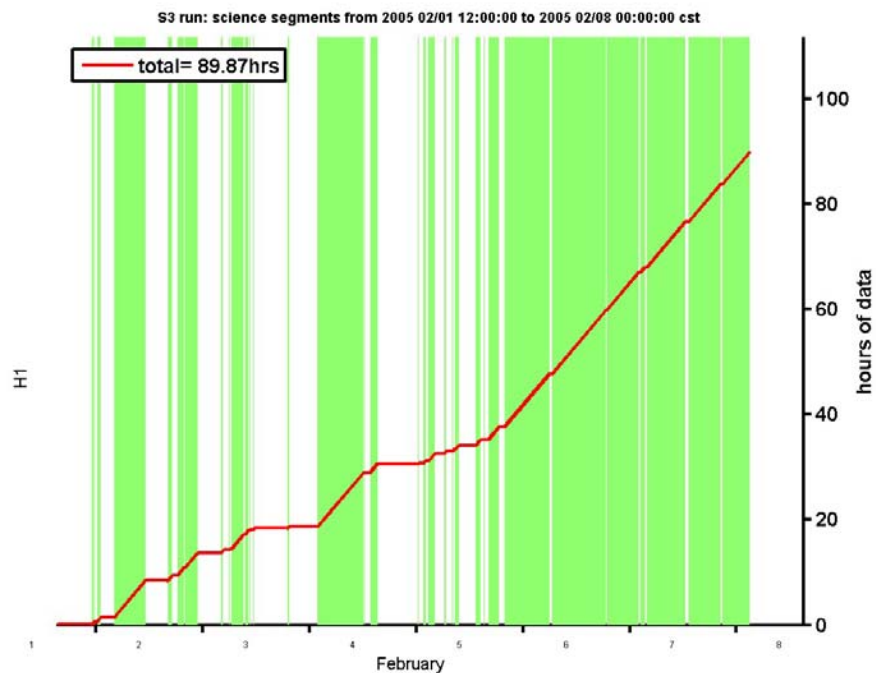

LHO E12 stats

Fred Raab

H1 science mode duty

73.2% Science Duty
(segments > 300s) from
2/4/2005 04:53:20 (end of
commissioning work) to
end of E12

H2 science mode duty

84.0% Science Duty
(segments > 300s) from
2/4/2005 04:53:20 (end of
commissioning work) to
end of E12

Range Histograms (SenseMon trends)