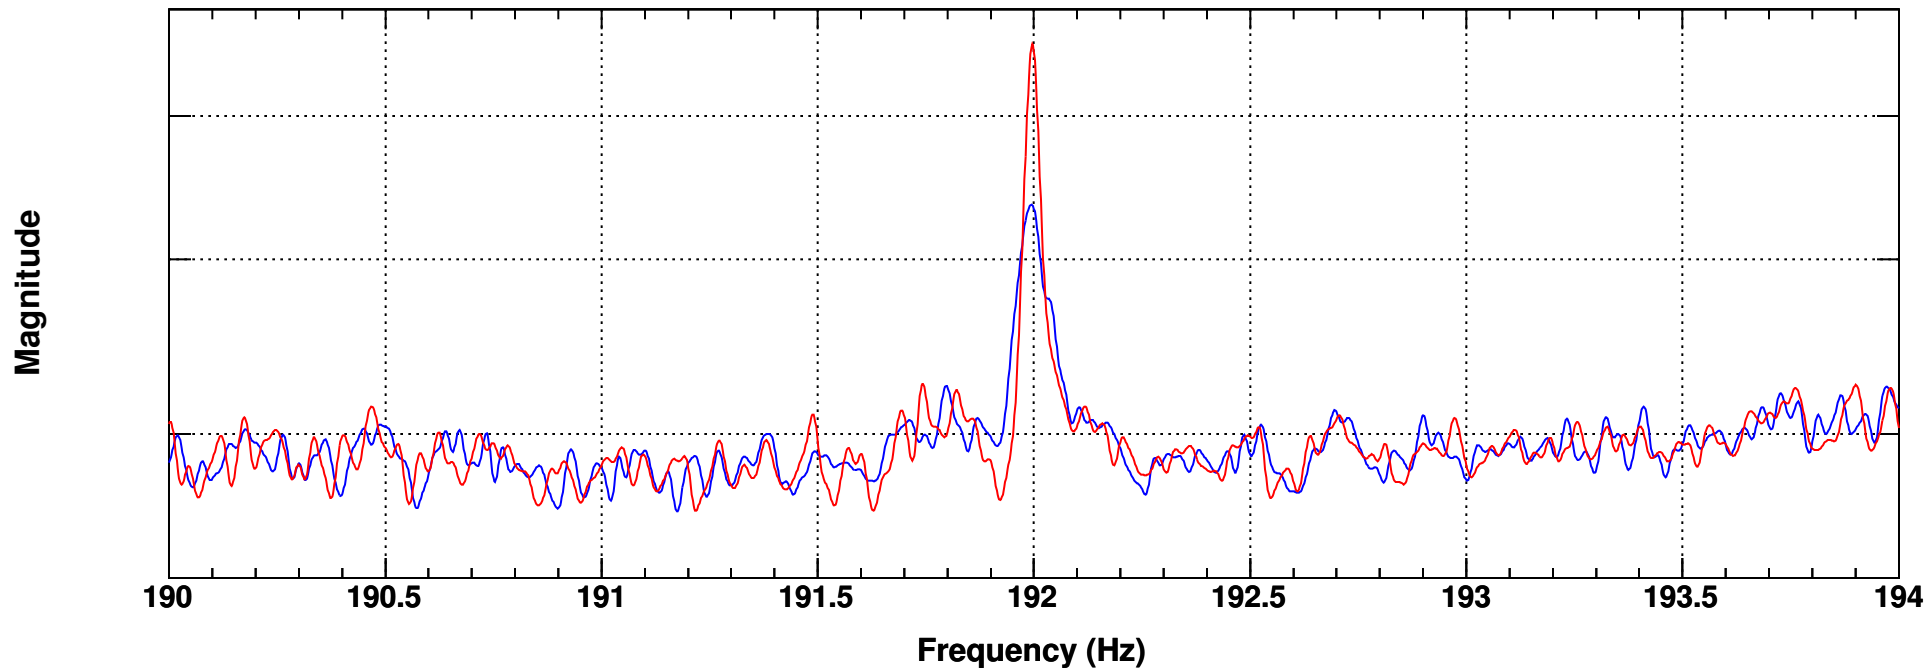

Power spectrum

Power spectrum

T0=854436687

Avg=1