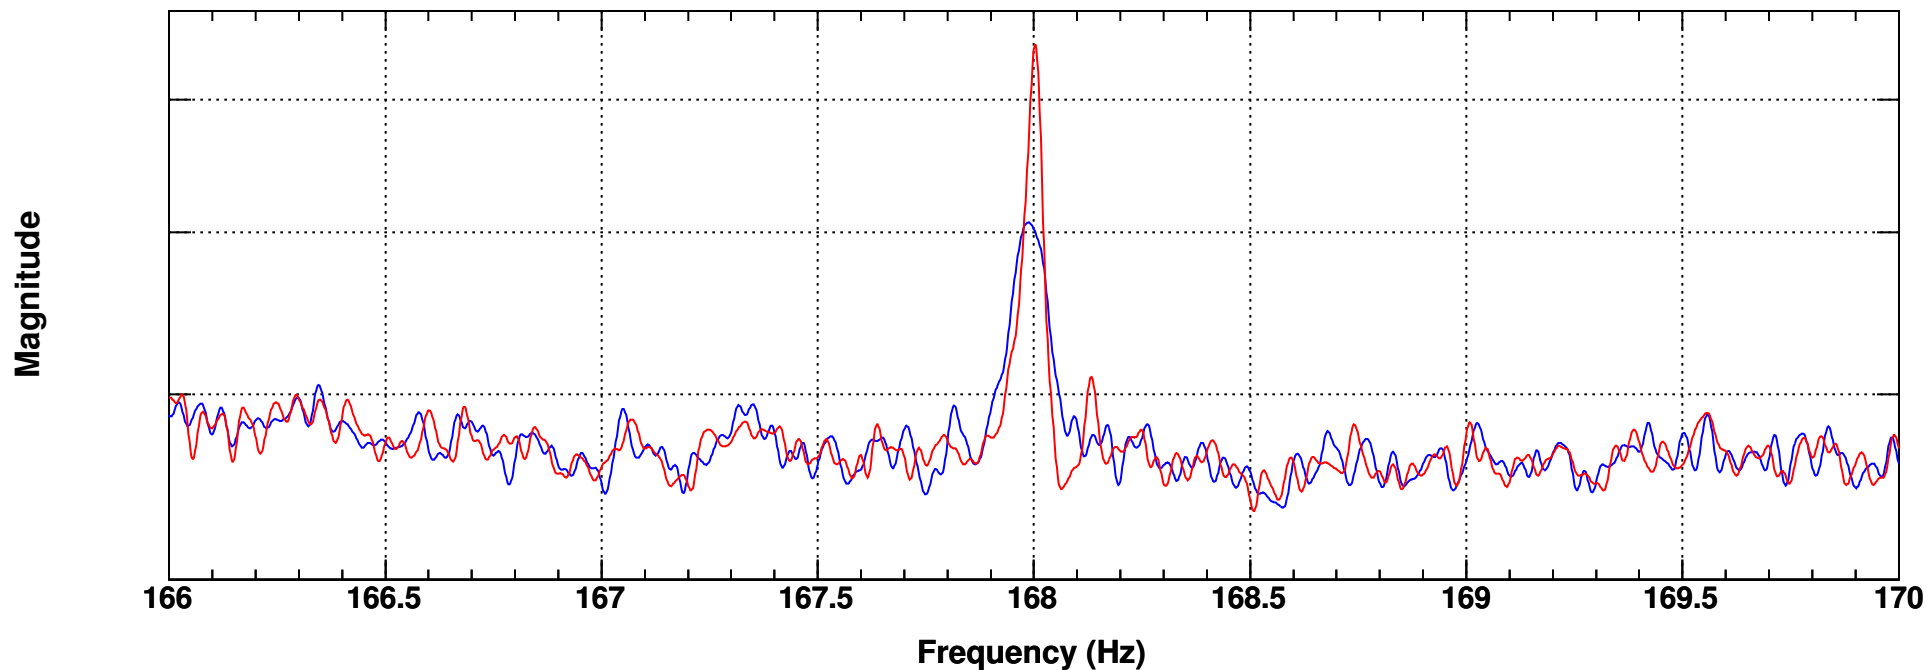

Power spectrum

Power spectrum

T0=854436687

Avg=1