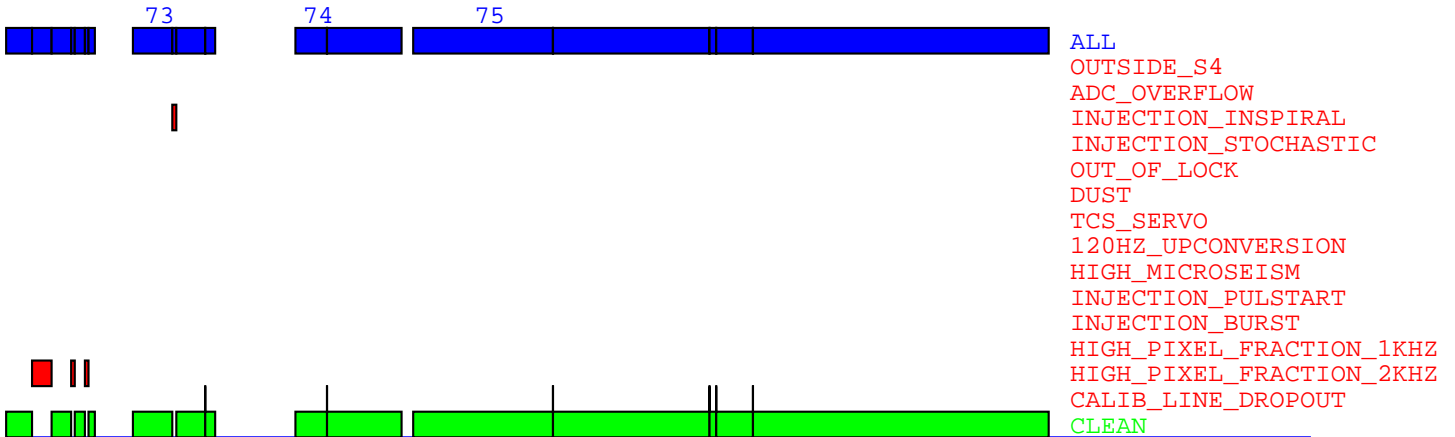

S4 L1 Data Segments for Days 10 - 12 (Mar 5 18:00 UTC - Mar 8 18:00 UTC)

Day 10 (Mar 5 18:00 UTC - Mar 6 18:00 UTC):

Day 11 (Mar 6 18:00 UTC - Mar 7 18:00 UTC):

Day 12 (Mar 7 18:00 UTC - Mar 8 18:00 UTC):