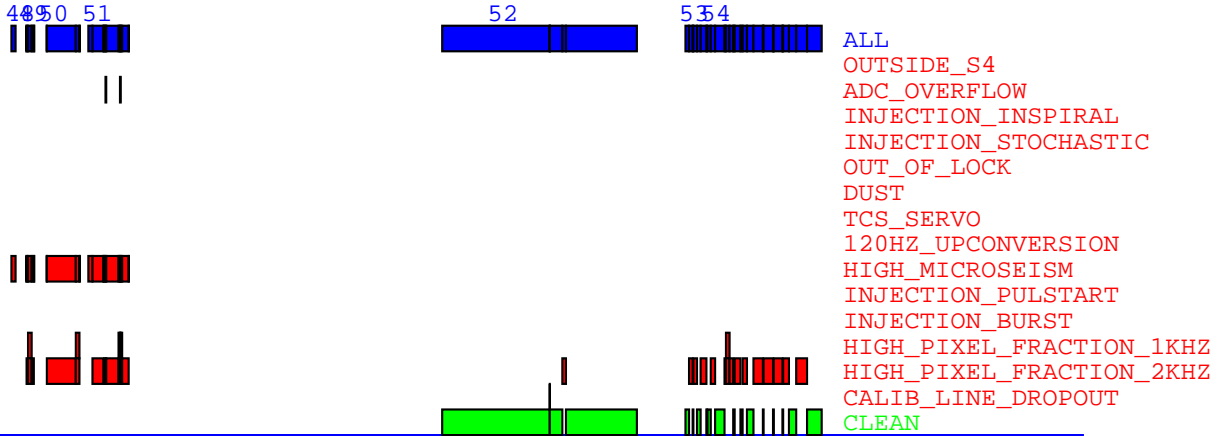

S4 L1 Data Segments for Days 7 - 9 (Mar 2 18:00 UTC - Mar 5 18:00 UTC)

Day 7 (Mar 2 18:00 UTC - Mar 3 18:00 UTC):

Day 8 (Mar 3 18:00 UTC - Mar 4 18:00 UTC):

Day 9 (Mar 4 18:00 UTC - Mar 5 18:00 UTC):