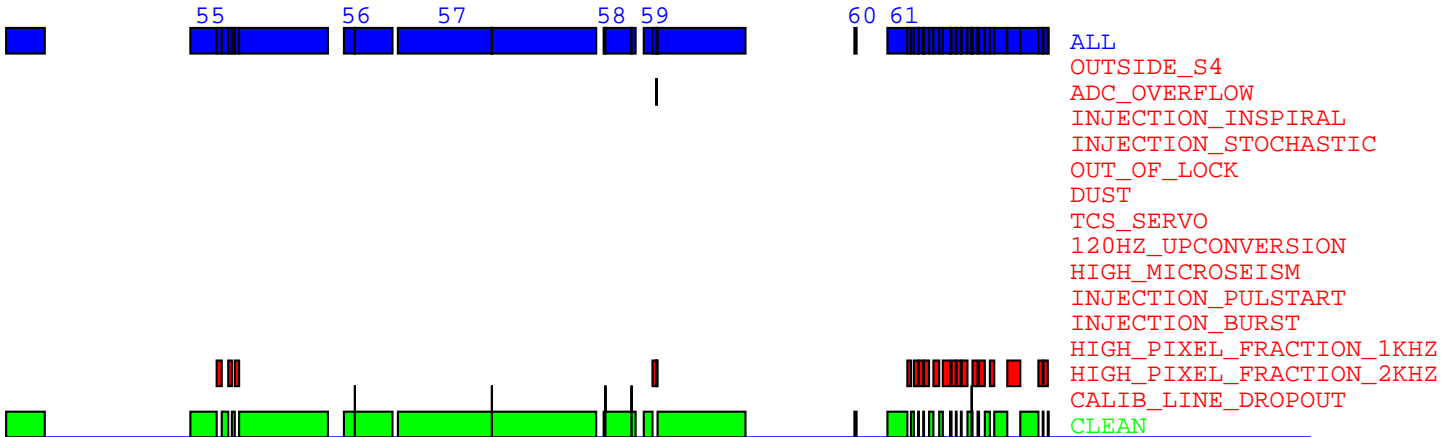

S4 L1 Data Segments for Days 7 - 9 (Mar 2 18:00 UTC - Mar 5 18:00 UTC)

Day 7 (Mar 2 18:00 UTC - Mar 3 18:00 UTC):

Day 8 (Mar 3 18:00 UTC - Mar 4 18:00 UTC):

Day 9 (Mar 4 18:00 UTC - Mar 5 18:00 UTC):