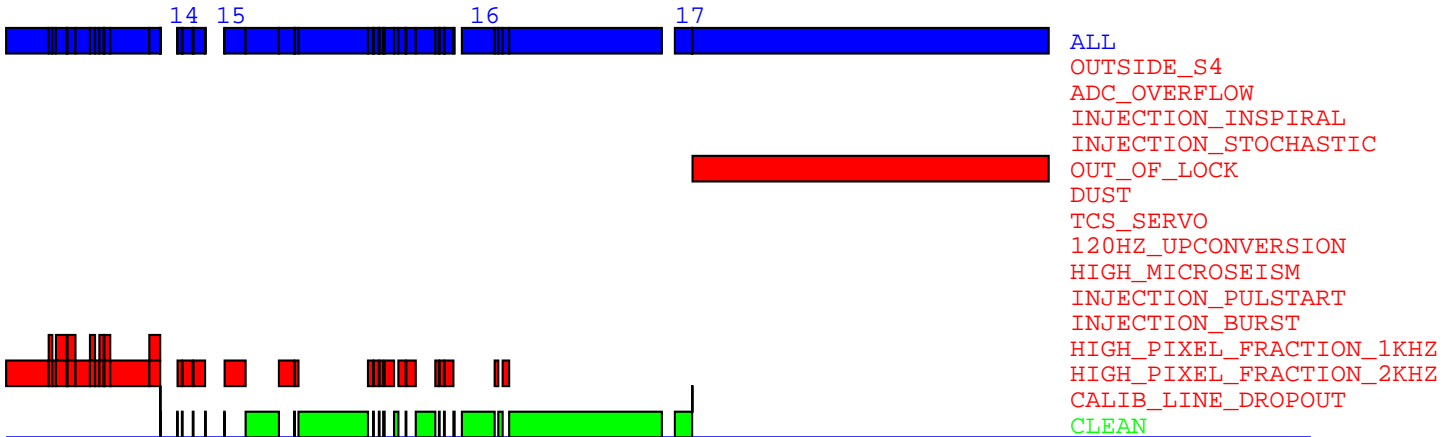

S4 L1 Data Segments for Days 1 - 3 (Feb 24 18:00 UTC - Feb 27 18:00 UTC)

Day 1 (Feb 24 18:00 UTC - Feb 25 18:00 UTC):

Day 2 (Feb 25 18:00 UTC - Feb 26 18:00 UTC):

Day 3 (Feb 26 18:00 UTC - Feb 27 18:00 UTC):