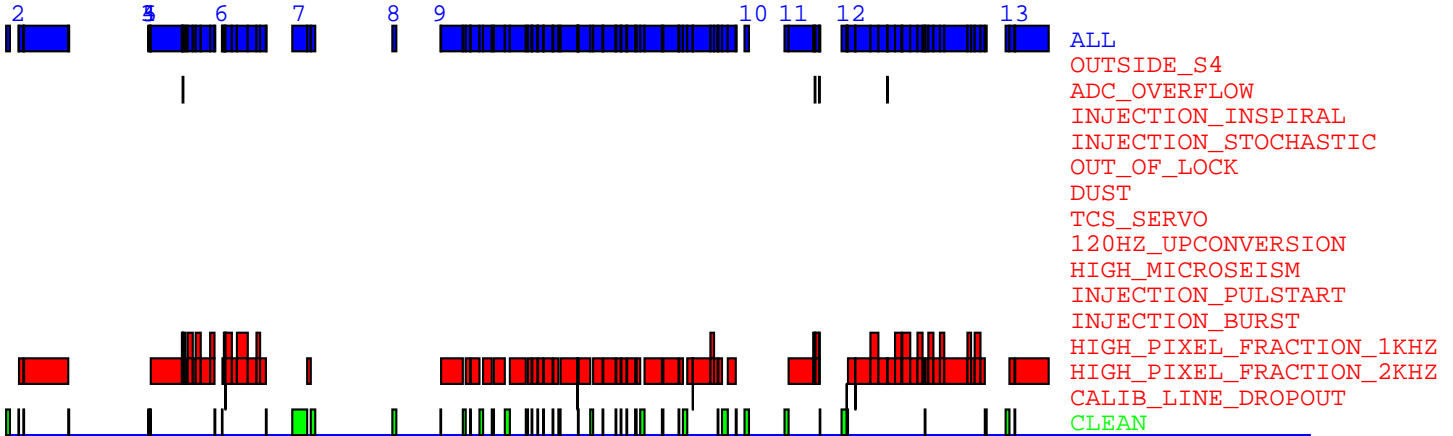

S4 L1 Data Segments for Days 1 - 3 (Feb 24 18:00 UTC - Feb 27 18:00 UTC)

Day 1 (Feb 24 18:00 UTC - Feb 25 18:00 UTC):

Day 2 (Feb 25 18:00 UTC - Feb 26 18:00 UTC):

Day 3 (Feb 26 18:00 UTC - Feb 27 18:00 UTC):