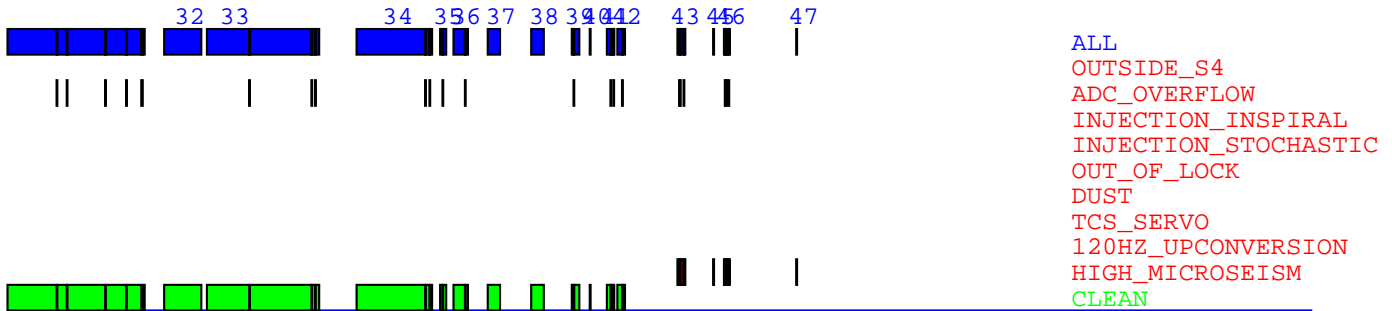

S4 L1 Data Segments for Days 5 - 7 (Feb 28 18:00 UTC - Mar 3 18:00 UTC)

---

Day 5 (Feb 28 18:00 UTC - Mar 1 18:00 UTC):

Day 6 (Mar 1 18:00 UTC - Mar 2 18:00 UTC):

Day 7 (Mar 2 18:00 UTC - Mar 3 18:00 UTC):