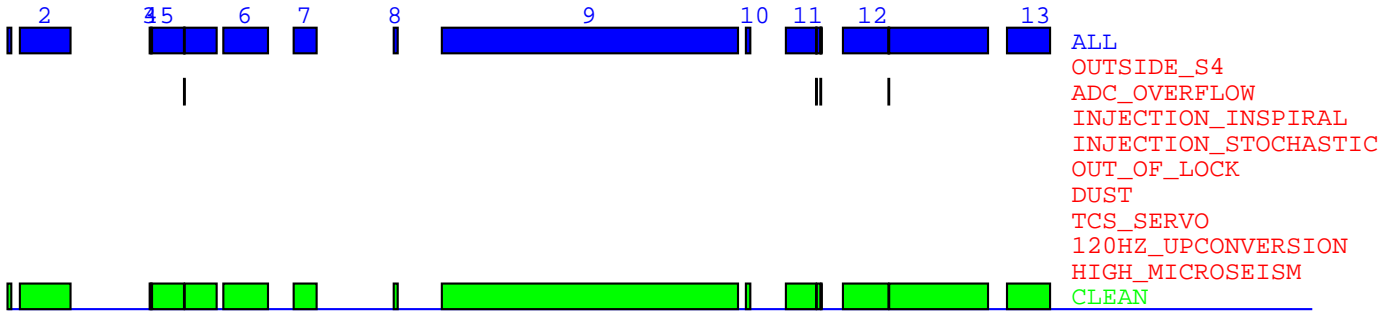

S4 L1 Data Segments for Days 1 - 4 (Feb 24 18:00 UTC - Feb 28 18:00 UTC)

---

Day 1 (Feb 24 18:00 UTC - Feb 25 18:00 UTC):

Day 2 (Feb 25 18:00 UTC - Feb 26 18:00 UTC):

Day 3 (Feb 26 18:00 UTC - Feb 27 18:00 UTC):

Day 4 (Feb 27 18:00 UTC - Feb 28 18:00 UTC):