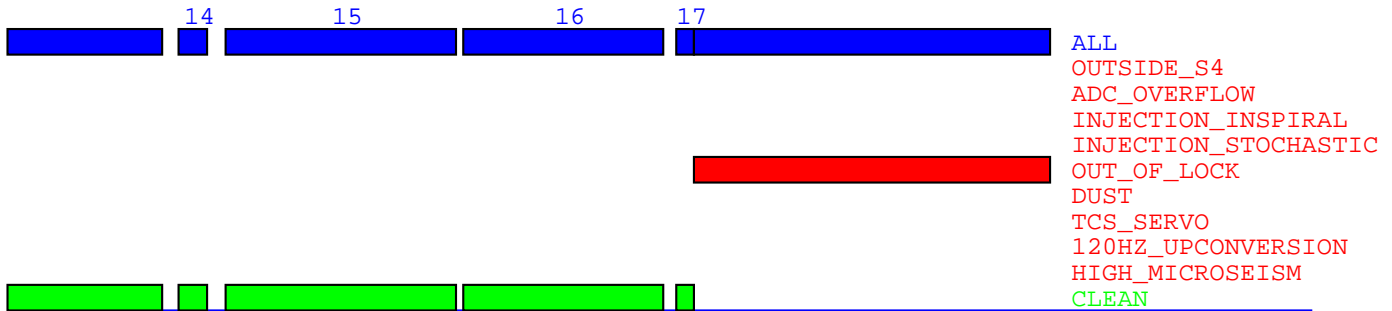

S4 L1 Data Segments for Days 1 - 4 (Feb 24 18:00 UTC - Feb 28 18:00 UTC)

---

Day 1 (Feb 24 18:00 UTC - Feb 25 18:00 UTC):

Day 2 (Feb 25 18:00 UTC - Feb 26 18:00 UTC):

Day 3 (Feb 26 18:00 UTC - Feb 27 18:00 UTC):

Day 4 (Feb 27 18:00 UTC - Feb 28 18:00 UTC):