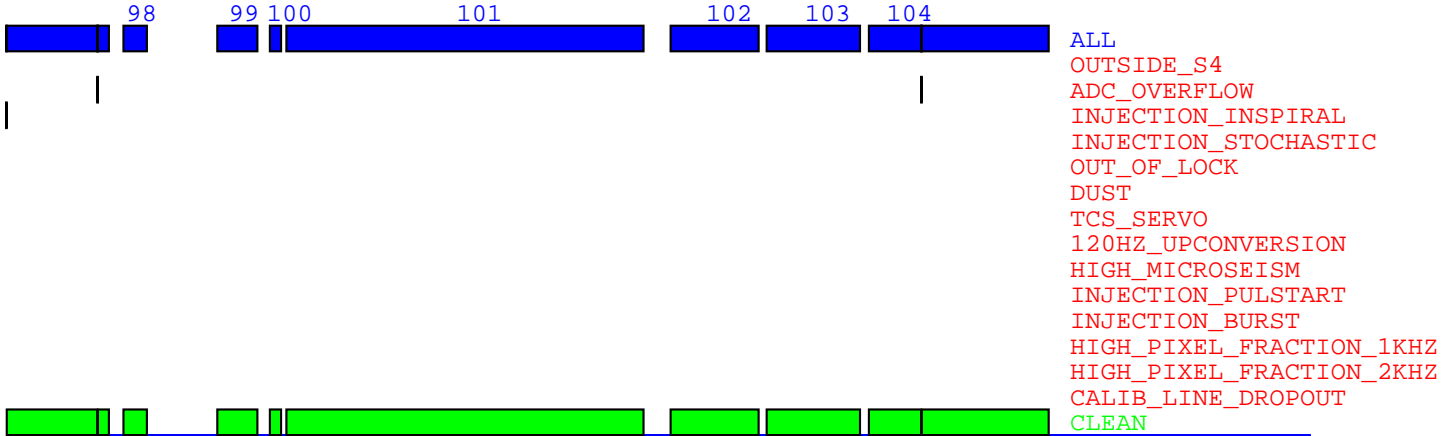

S4 H2 Data Segments for Days 10 - 12 (Mar 5 18:00 UTC - Mar 8 18:00 UTC)

Day 10 (Mar 5 18:00 UTC - Mar 6 18:00 UTC):

Day 11 (Mar 6 18:00 UTC - Mar 7 18:00 UTC):

Day 12 (Mar 7 18:00 UTC - Mar 8 18:00 UTC):