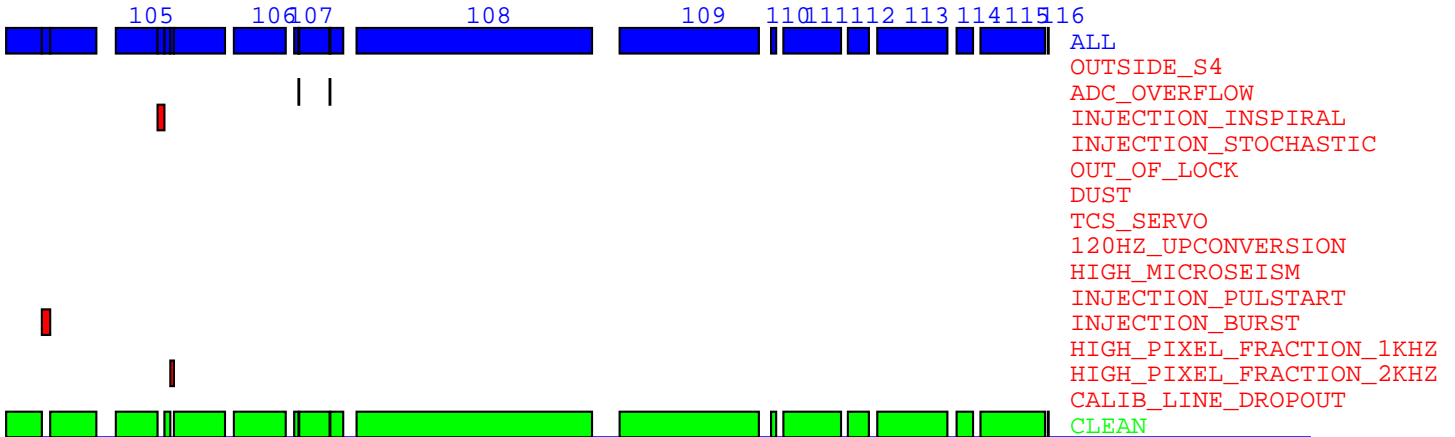

S4 H2 Data Segments for Days 10 - 12 (Mar 5 18:00 UTC - Mar 8 18:00 UTC)

Day 10 (Mar 5 18:00 UTC - Mar 6 18:00 UTC):

Day 11 (Mar 6 18:00 UTC - Mar 7 18:00 UTC):

Day 12 (Mar 7 18:00 UTC - Mar 8 18:00 UTC):