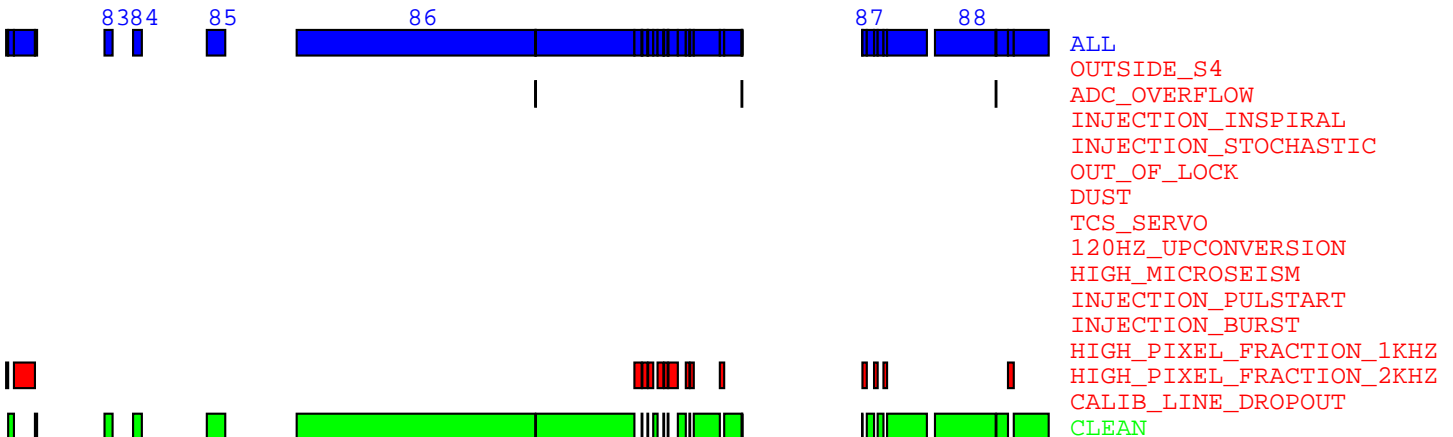

S4 H2 Data Segments for Days 7 - 9 (Mar 2 18:00 UTC - Mar 5 18:00 UTC)

Day 7 (Mar 2 18:00 UTC - Mar 3 18:00 UTC):

Day 8 (Mar 3 18:00 UTC - Mar 4 18:00 UTC):

Day 9 (Mar 4 18:00 UTC - Mar 5 18:00 UTC):