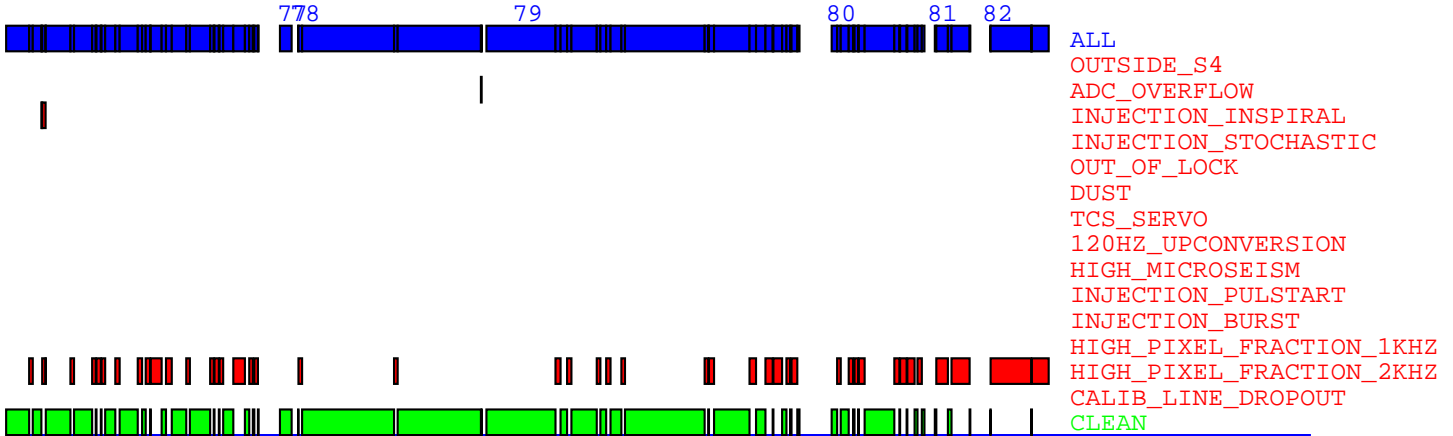

S4 H2 Data Segments for Days 7 - 9 (Mar 2 18:00 UTC - Mar 5 18:00 UTC)

Day 7 (Mar 2 18:00 UTC - Mar 3 18:00 UTC):

Day 8 (Mar 3 18:00 UTC - Mar 4 18:00 UTC):

Day 9 (Mar 4 18:00 UTC - Mar 5 18:00 UTC):