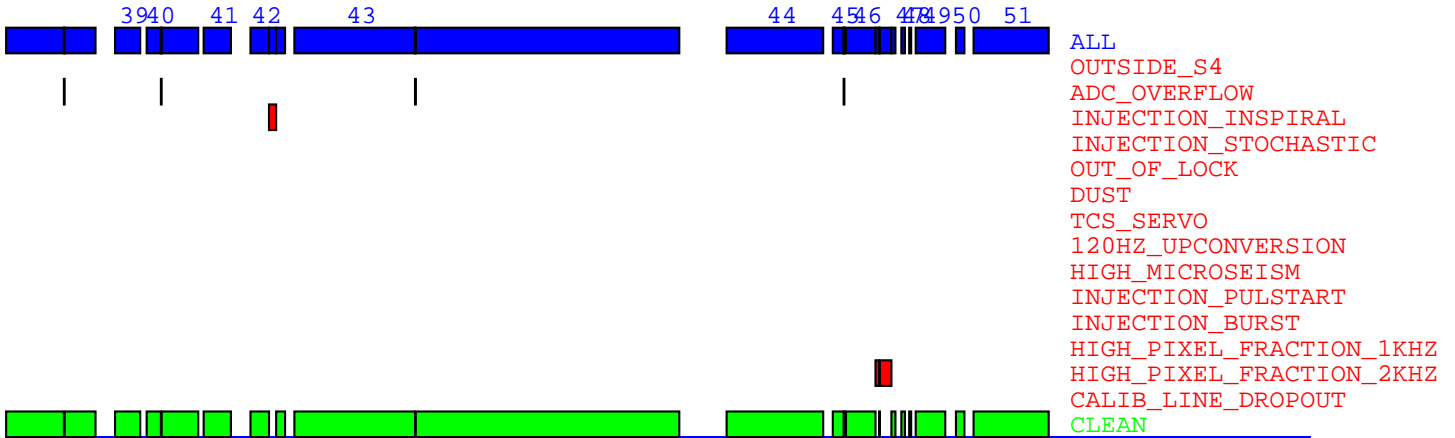

S4 H2 Data Segments for Days 4 - 6 (Feb 27 18:00 UTC - Mar 2 18:00 UTC)

Day 4 (Feb 27 18:00 UTC - Feb 28 18:00 UTC):

Day 5 (Feb 28 18:00 UTC - Mar 1 18:00 UTC):

Day 6 (Mar 1 18:00 UTC - Mar 2 18:00 UTC):