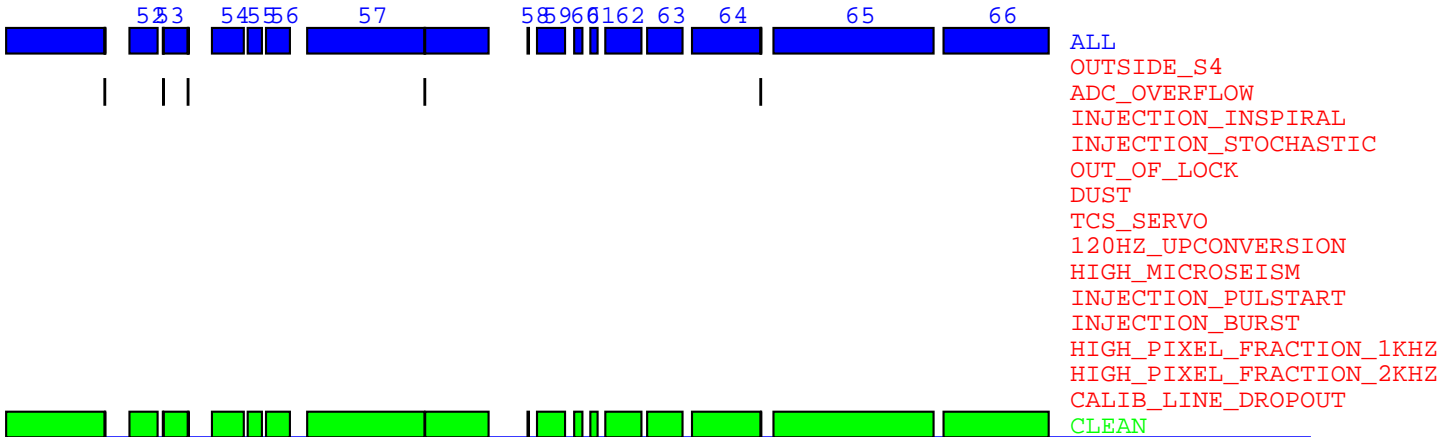

S4 H2 Data Segments for Days 4 - 6 (Feb 27 18:00 UTC - Mar 2 18:00 UTC)

Day 4 (Feb 27 18:00 UTC - Feb 28 18:00 UTC):

Day 5 (Feb 28 18:00 UTC - Mar 1 18:00 UTC):

Day 6 (Mar 1 18:00 UTC - Mar 2 18:00 UTC):