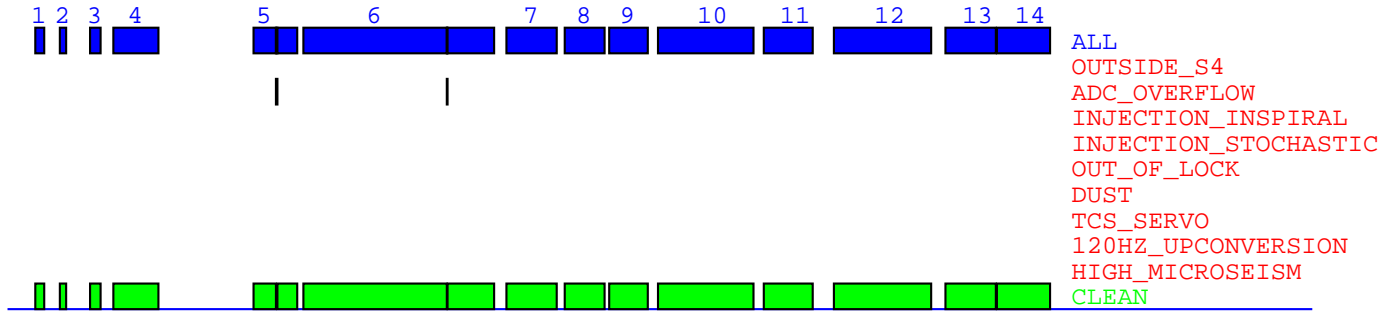

S4 H2 Data Segments for Days 1 - 4 (Feb 24 18:00 UTC - Feb 28 18:00 UTC)

---

Day 1 (Feb 24 18:00 UTC - Feb 25 18:00 UTC):

Day 2 (Feb 25 18:00 UTC - Feb 26 18:00 UTC):

Day 3 (Feb 26 18:00 UTC - Feb 27 18:00 UTC):

Day 4 (Feb 27 18:00 UTC - Feb 28 18:00 UTC):