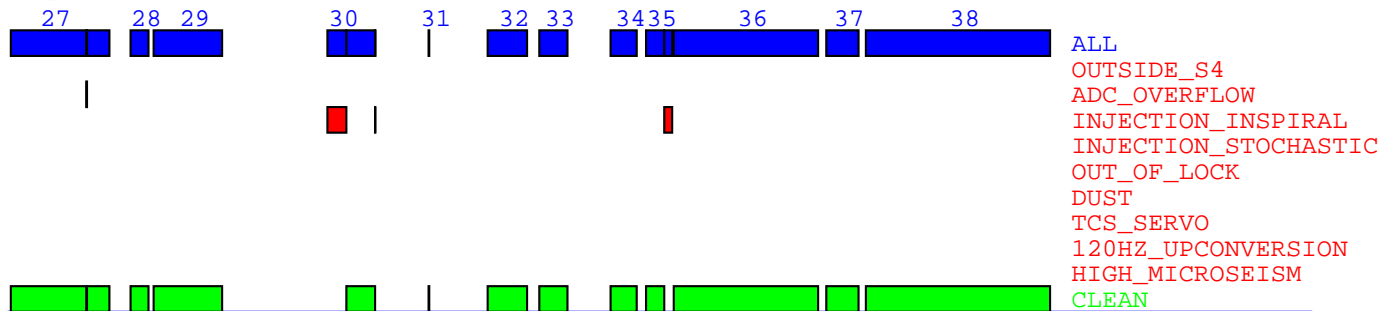

S4 H2 Data Segments for Days 1 - 4 (Feb 24 18:00 UTC - Feb 28 18:00 UTC)

---

Day 1 (Feb 24 18:00 UTC - Feb 25 18:00 UTC):

Day 2 (Feb 25 18:00 UTC - Feb 26 18:00 UTC):

Day 3 (Feb 26 18:00 UTC - Feb 27 18:00 UTC):

Day 4 (Feb 27 18:00 UTC - Feb 28 18:00 UTC):