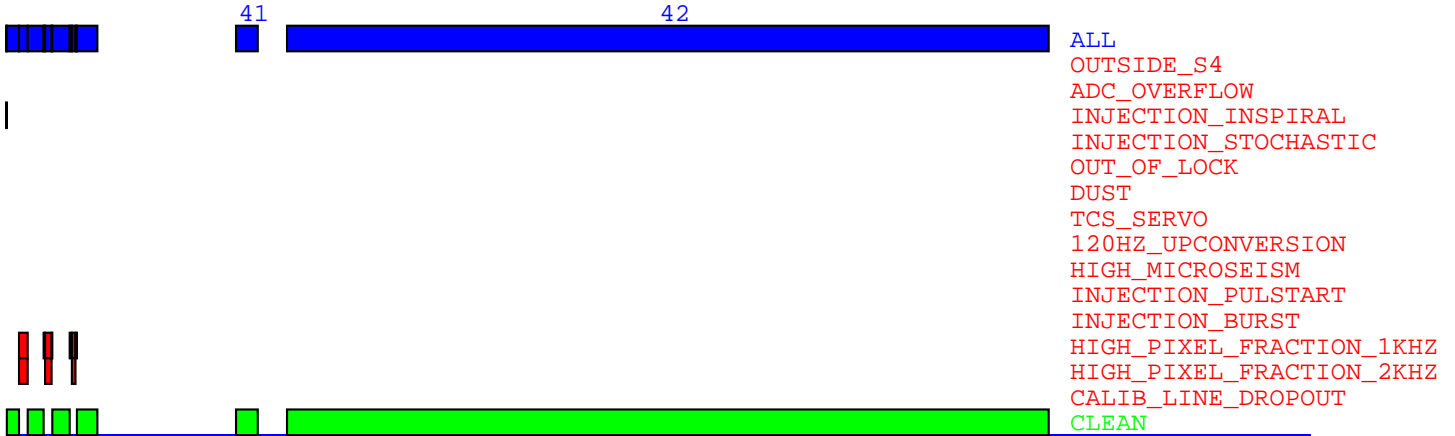

S4 H1 Data Segments for Days 10 - 12 (Mar 5 18:00 UTC - Mar 8 18:00 UTC)

Day 10 (Mar 5 18:00 UTC - Mar 6 18:00 UTC):

Day 11 (Mar 6 18:00 UTC - Mar 7 18:00 UTC):

Day 12 (Mar 7 18:00 UTC - Mar 8 18:00 UTC):