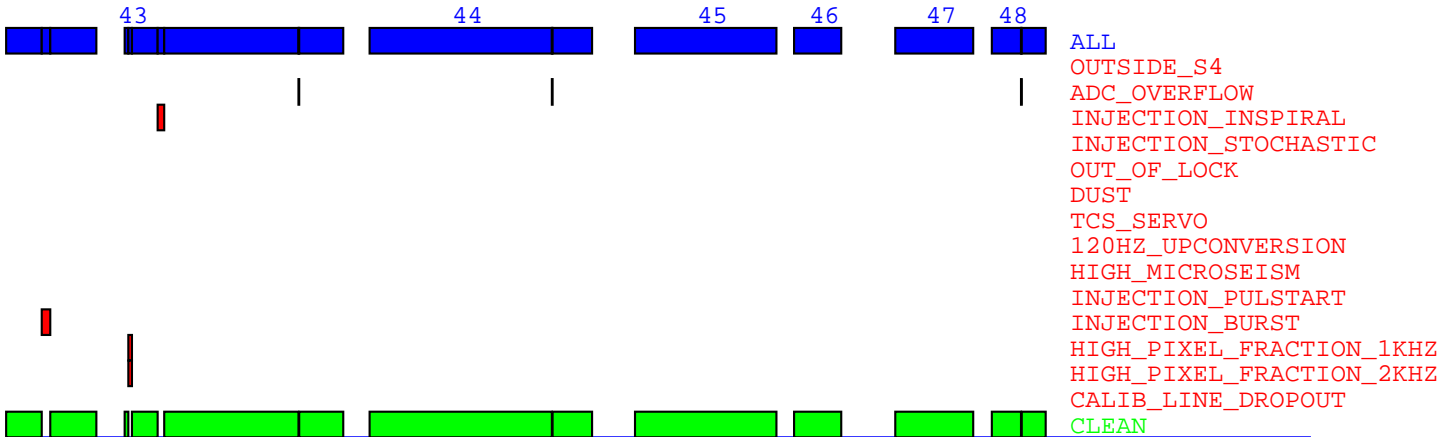

S4 H1 Data Segments for Days 10 - 12 (Mar 5 18:00 UTC - Mar 8 18:00 UTC)

Day 10 (Mar 5 18:00 UTC - Mar 6 18:00 UTC):

Day 11 (Mar 6 18:00 UTC - Mar 7 18:00 UTC):

Day 12 (Mar 7 18:00 UTC - Mar 8 18:00 UTC):