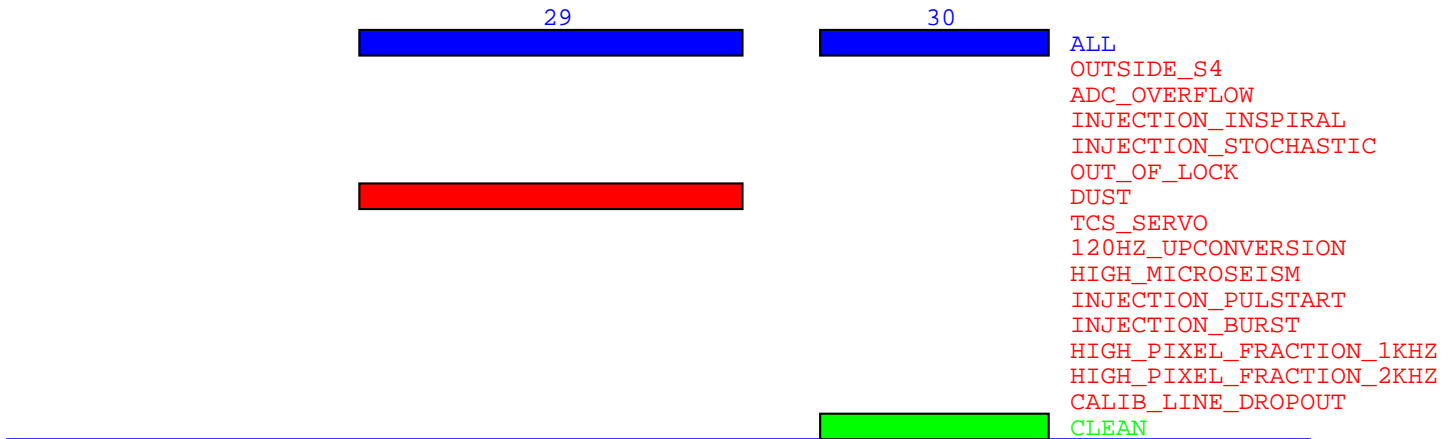

S4 H1 Data Segments for Days 7 - 9 (Mar 2 18:00 UTC - Mar 5 18:00 UTC)

Day 7 (Mar 2 18:00 UTC - Mar 3 18:00 UTC):

Day 8 (Mar 3 18:00 UTC - Mar 4 18:00 UTC):

Day 9 (Mar 4 18:00 UTC - Mar 5 18:00 UTC):