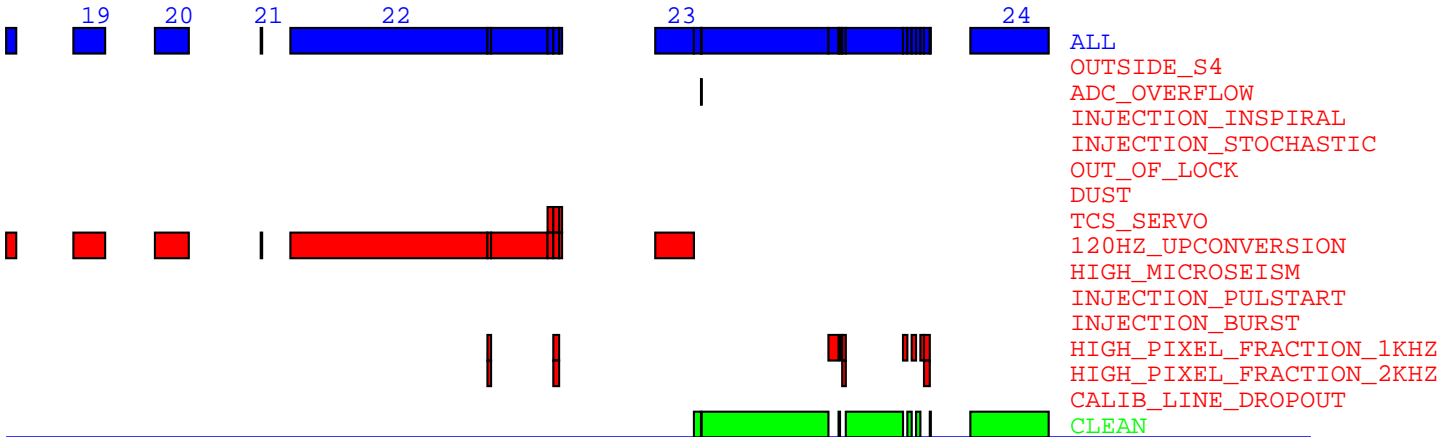

S4 H1 Data Segments for Days 4 - 6 (Feb 27 18:00 UTC - Mar 2 18:00 UTC)

---

Day 4 (Feb 27 18:00 UTC - Feb 28 18:00 UTC):

Day 5 (Feb 28 18:00 UTC - Mar 1 18:00 UTC):

Day 6 (Mar 1 18:00 UTC - Mar 2 18:00 UTC):