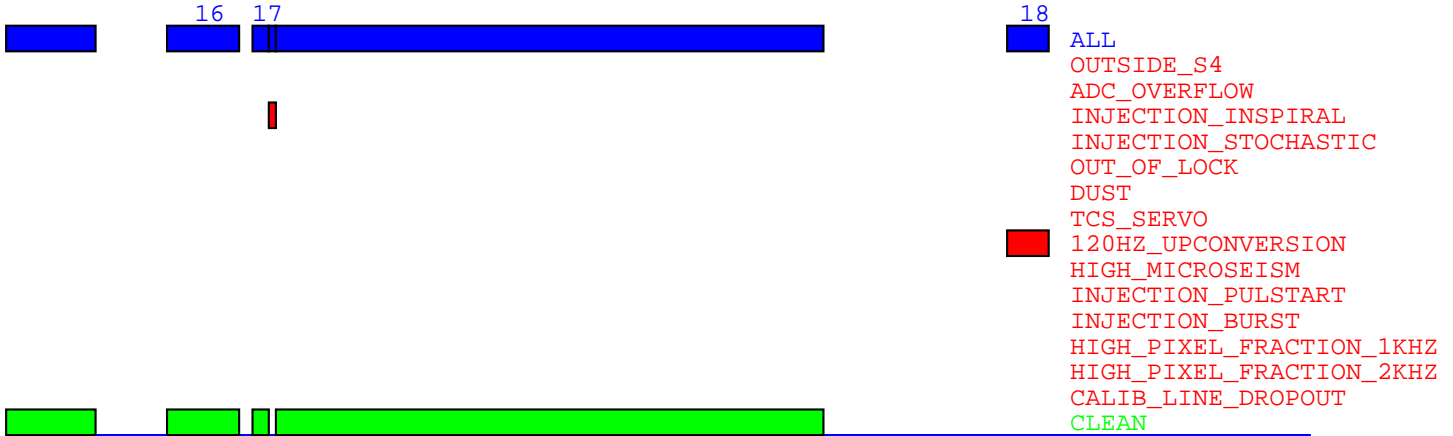

S4 H1 Data Segments for Days 4 - 6 (Feb 27 18:00 UTC - Mar 2 18:00 UTC)

---

Day 4 (Feb 27 18:00 UTC - Feb 28 18:00 UTC):

Day 5 (Feb 28 18:00 UTC - Mar 1 18:00 UTC):

Day 6 (Mar 1 18:00 UTC - Mar 2 18:00 UTC):