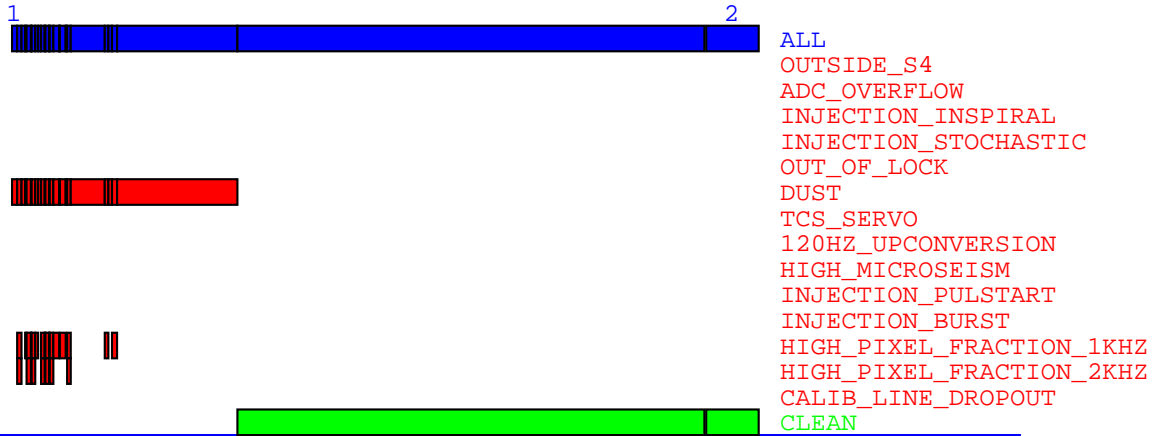

S4 H1 Data Segments for Days 1 - 3 (Feb 24 18:00 UTC - Feb 27 18:00 UTC)

Day 1 (Feb 24 18:00 UTC - Feb 25 18:00 UTC):

Day 2 (Feb 25 18:00 UTC - Feb 26 18:00 UTC):

Day 3 (Feb 26 18:00 UTC - Feb 27 18:00 UTC):