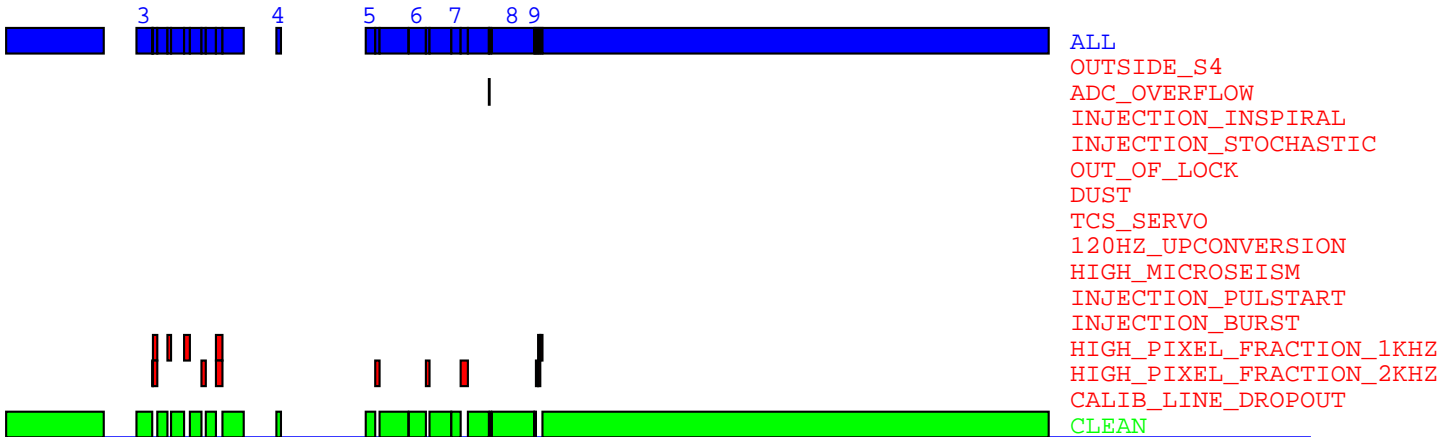

S4 H1 Data Segments for Days 1 - 3 (Feb 24 18:00 UTC - Feb 27 18:00 UTC)

Day 1 (Feb 24 18:00 UTC - Feb 25 18:00 UTC):

Day 2 (Feb 25 18:00 UTC - Feb 26 18:00 UTC):

Day 3 (Feb 26 18:00 UTC - Feb 27 18:00 UTC):