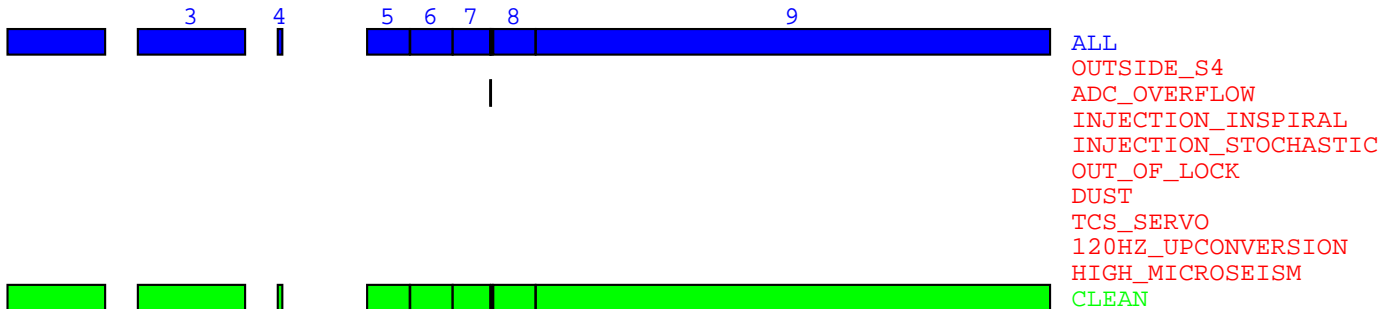

S4 H1 Data Segments for Days 1 - 4 (Feb 24 18:00 UTC - Feb 28 18:00 UTC)

---

Day 1 (Feb 24 18:00 UTC - Feb 25 18:00 UTC):

Day 2 (Feb 25 18:00 UTC - Feb 26 18:00 UTC):

Day 3 (Feb 26 18:00 UTC - Feb 27 18:00 UTC):

Day 4 (Feb 27 18:00 UTC - Feb 28 18:00 UTC):