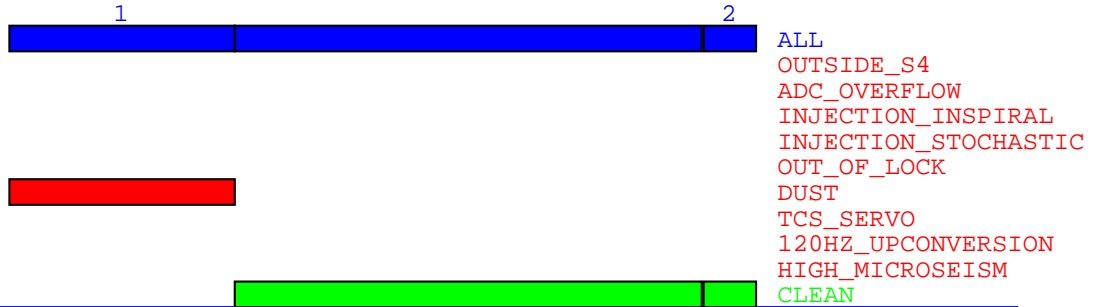

S4 H1 Data Segments for Days 1 - 4 (Feb 24 18:00 UTC - Feb 28 18:00 UTC)

---

Day 1 (Feb 24 18:00 UTC - Feb 25 18:00 UTC):

Day 2 (Feb 25 18:00 UTC - Feb 26 18:00 UTC):

Day 3 (Feb 26 18:00 UTC - Feb 27 18:00 UTC):

Day 4 (Feb 27 18:00 UTC - Feb 28 18:00 UTC):