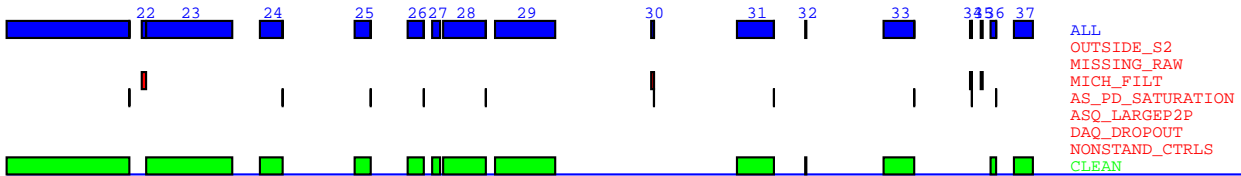

S2 L1 Data Segments for Days 1 - 7 (Feb 14 16:00 UTC - Feb 21 16:00 UTC)

Day 1 (Feb 14 16:00 UTC - Feb 15 16:00 UTC):

Day 2 (Feb 15 16:00 UTC - Feb 16 16:00 UTC):

Day 3 (Feb 16 16:00 UTC - Feb 17 16:00 UTC):